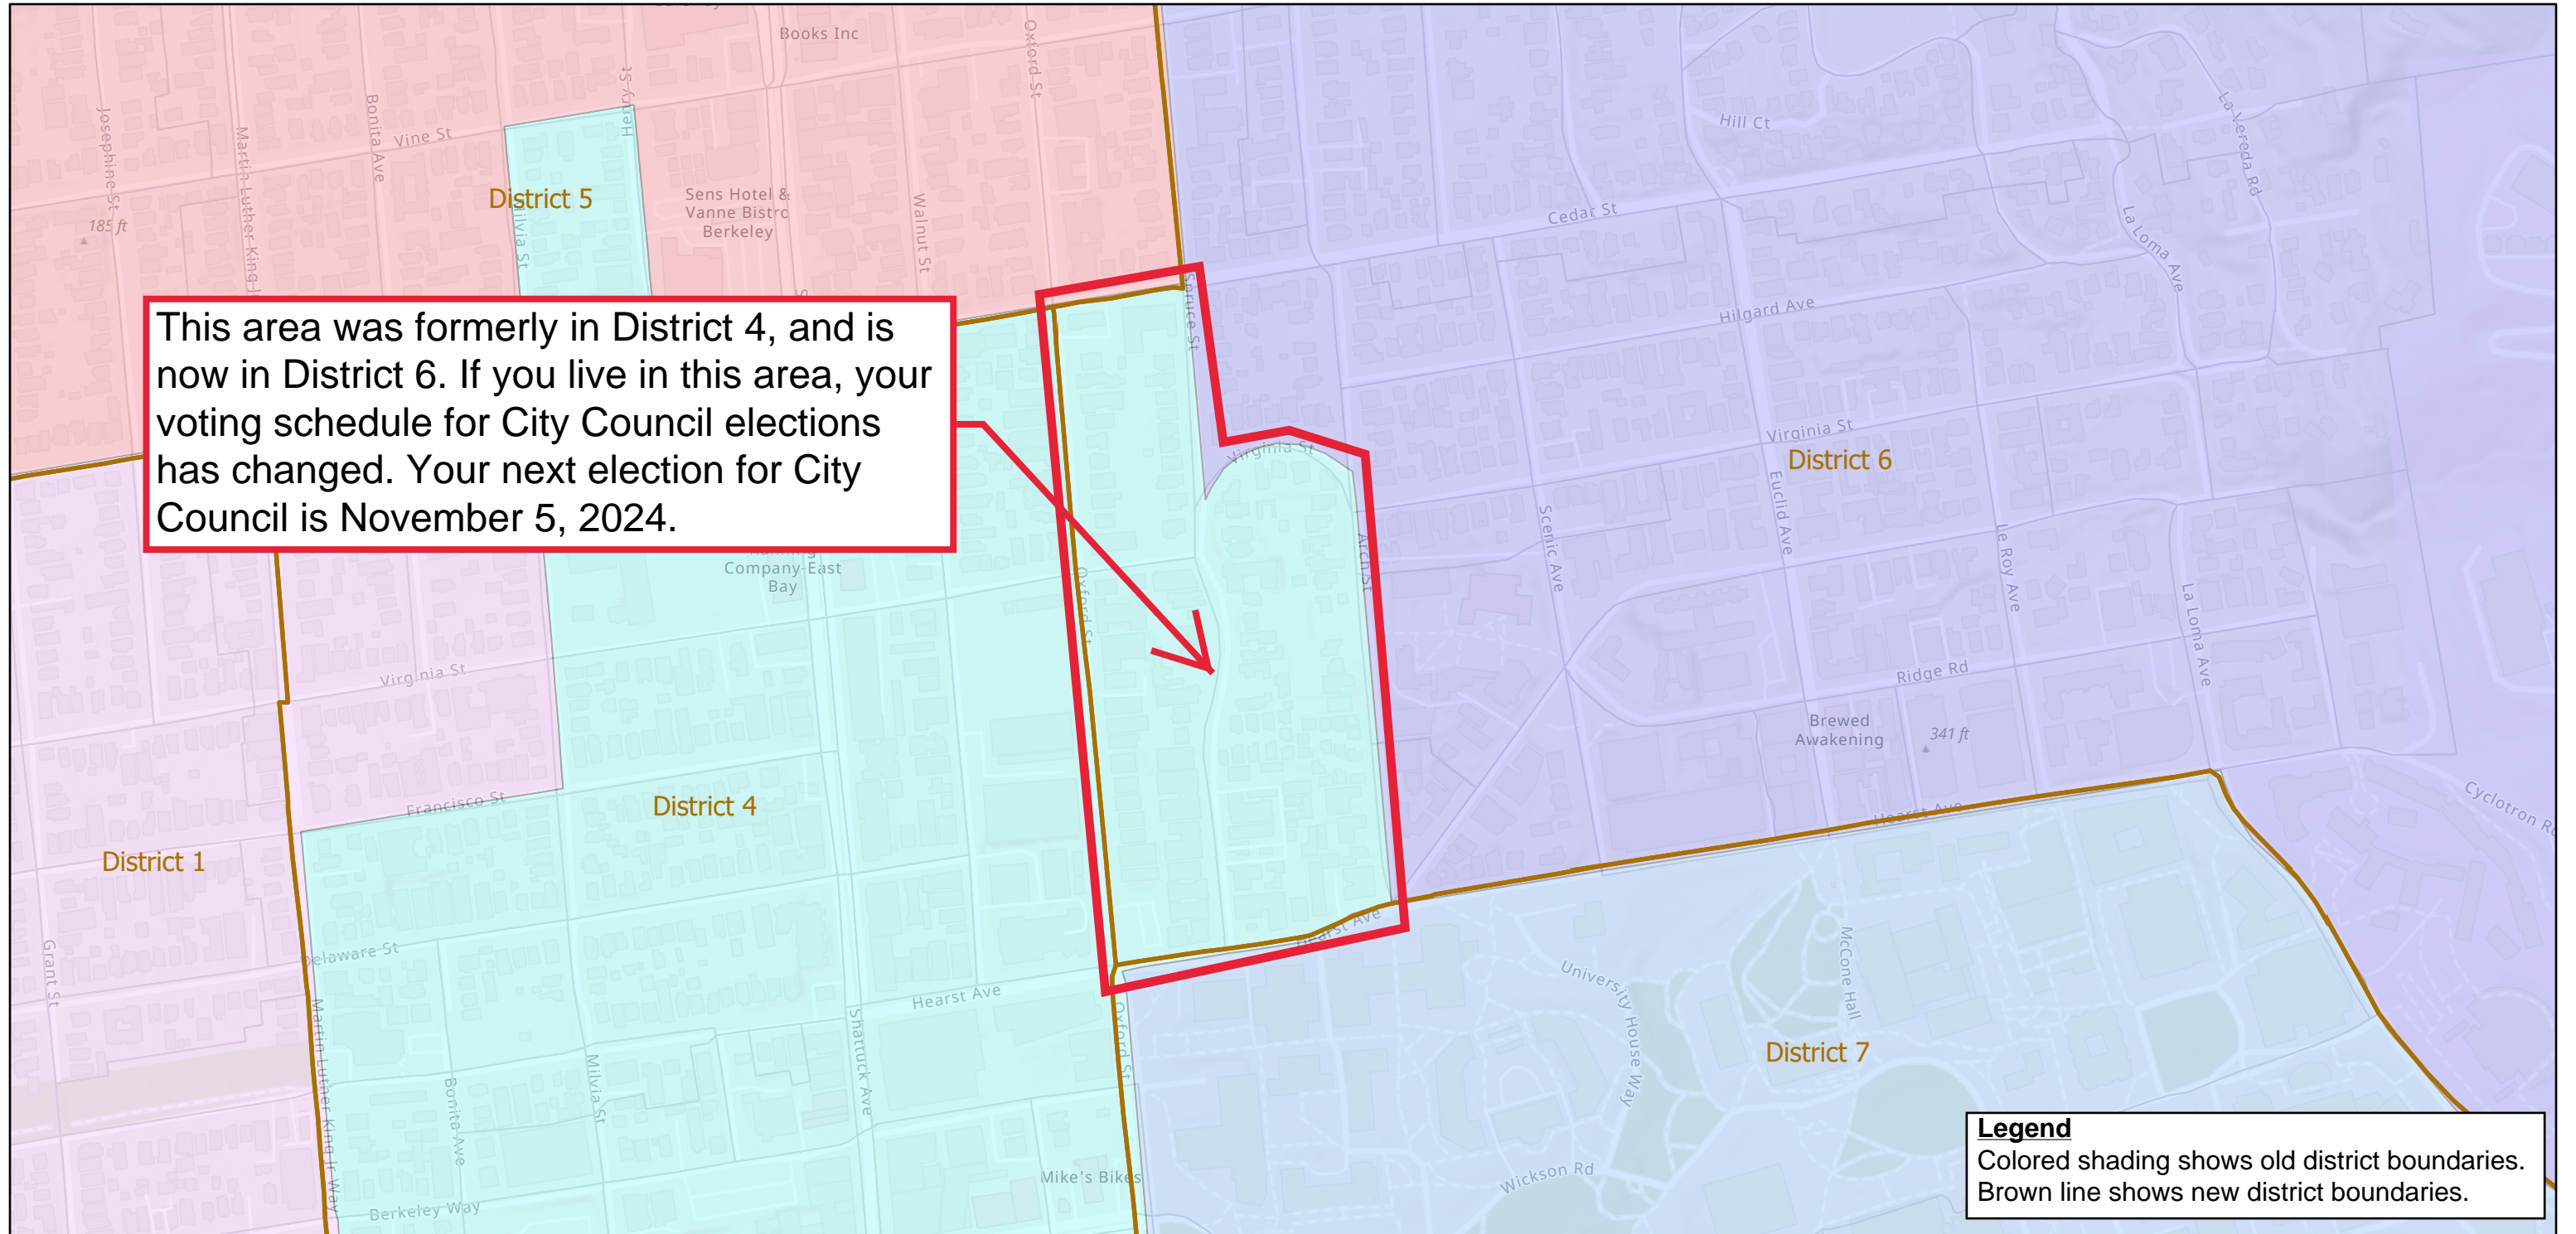

City of Berkeley Redistricting - Changes to City Council District Boundaries

To look up your exact address, visit: berkeleyca.gov/your-government/city-council/council-district-lookup.
For more information, contact the City Clerk Department:
(510) 981-6900 or elections@cityofberkeley.