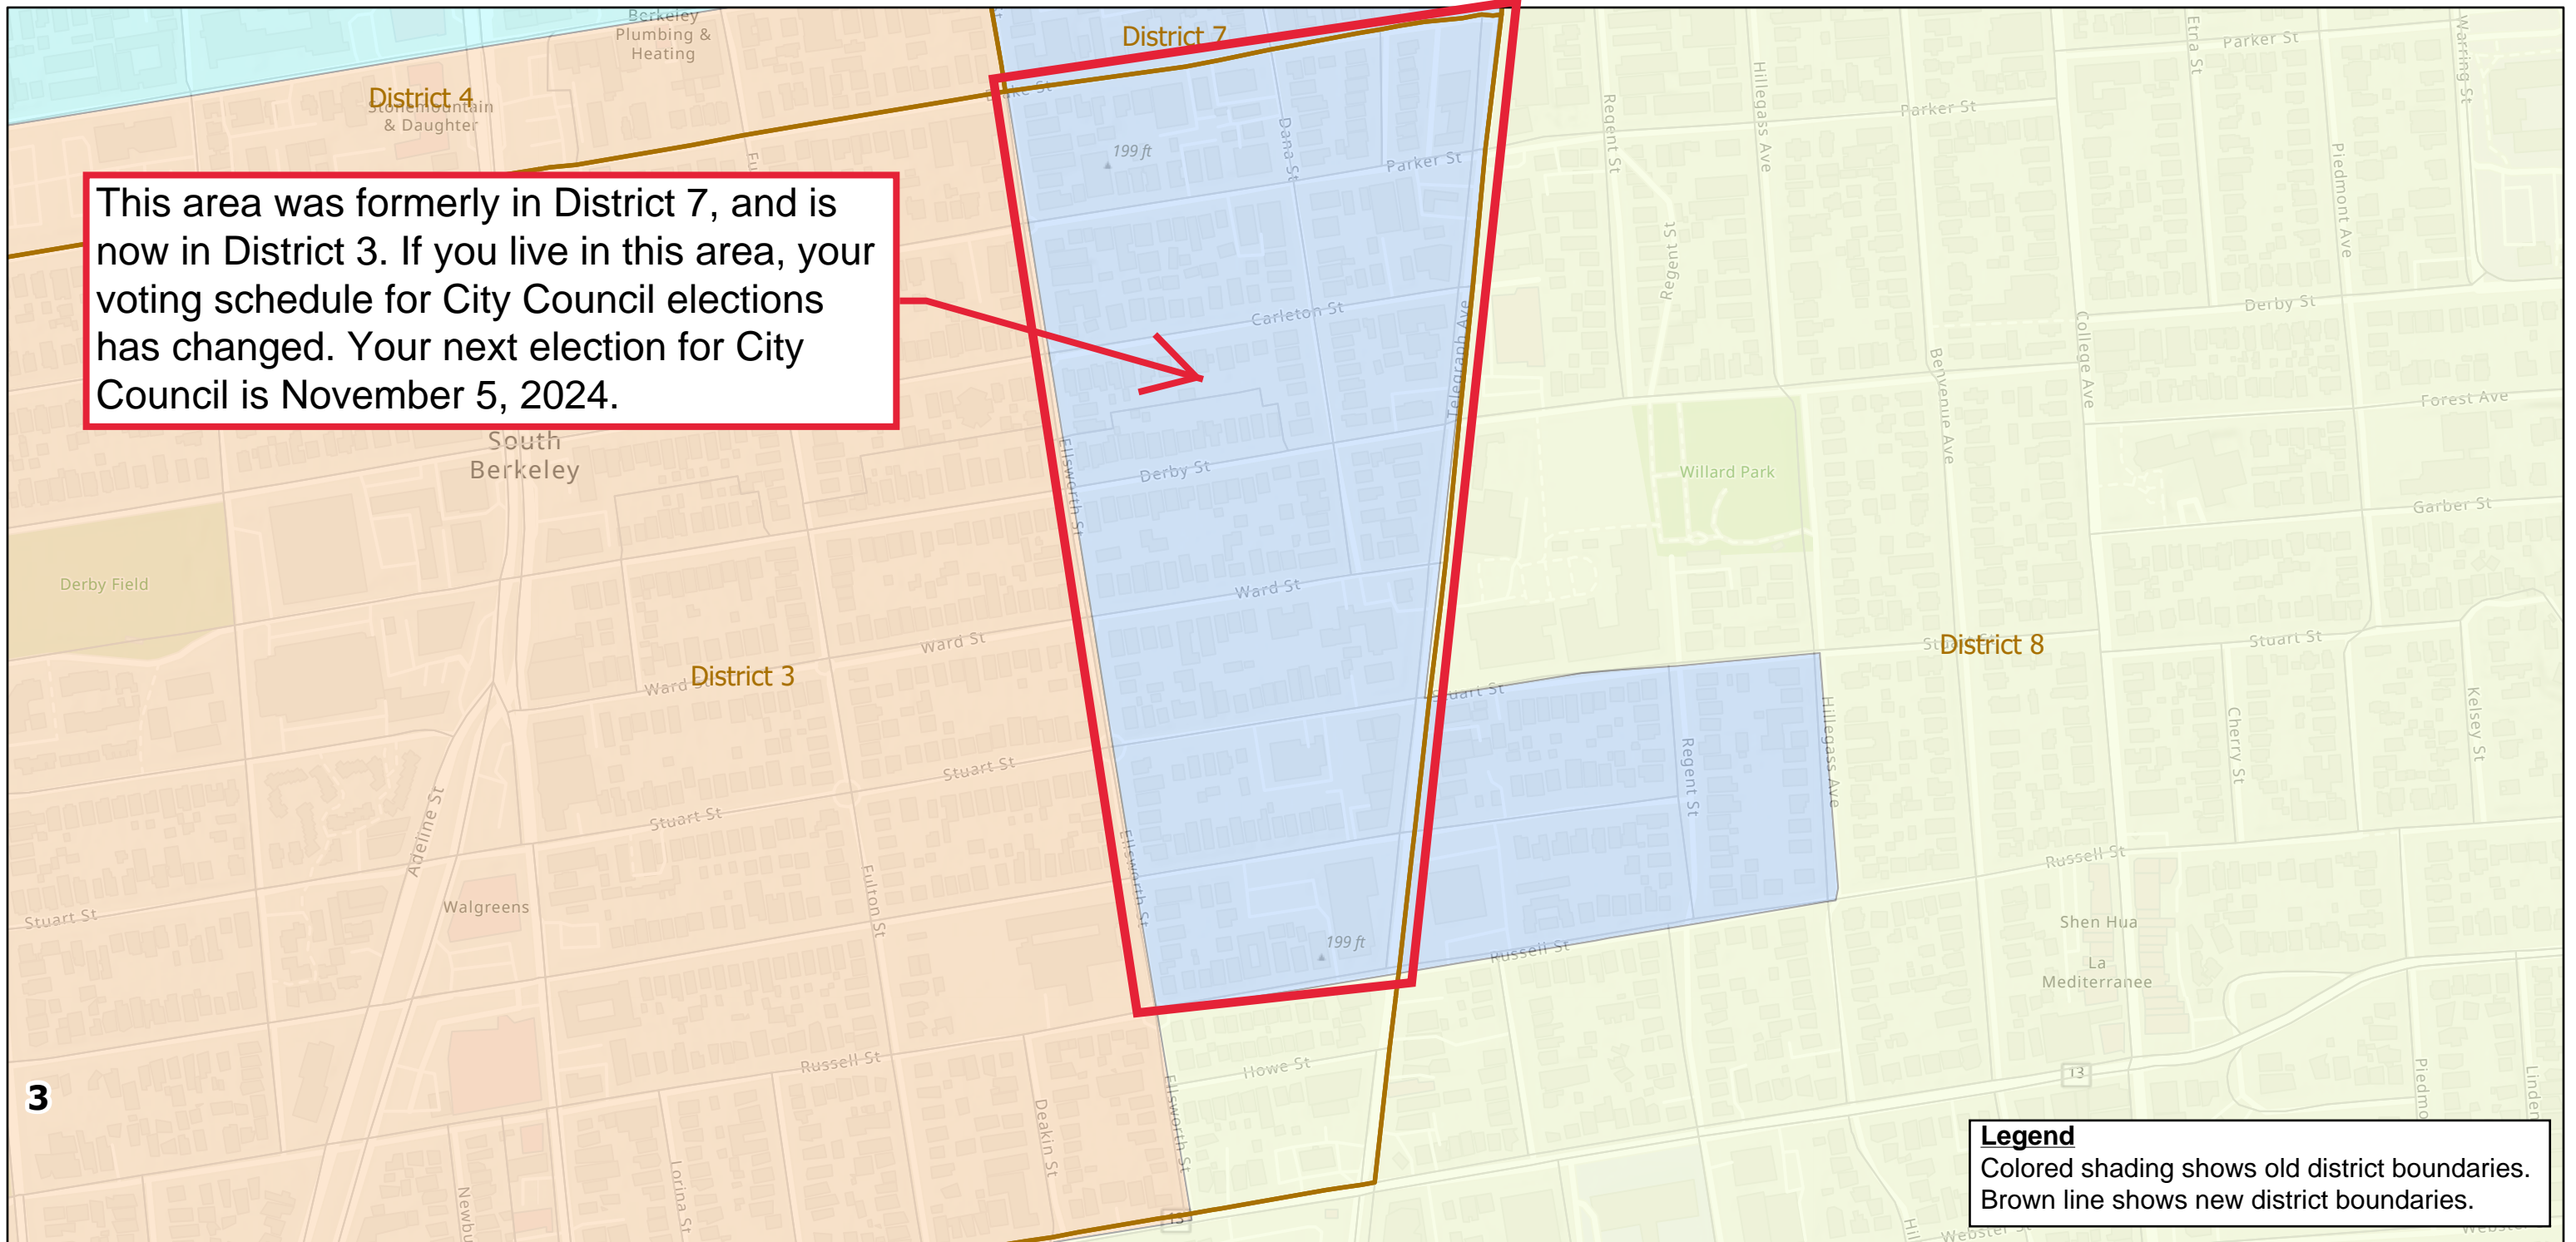

City of Berkeley Redistricting - Changes to City Council District Boundaries

To look up your exact address, visit: berkeleyca.gov/your-government/city-council/council-district-lookup.
For more information, contact the City Clerk Department:
(510) 981-6900 or elections@cityofberkeley.