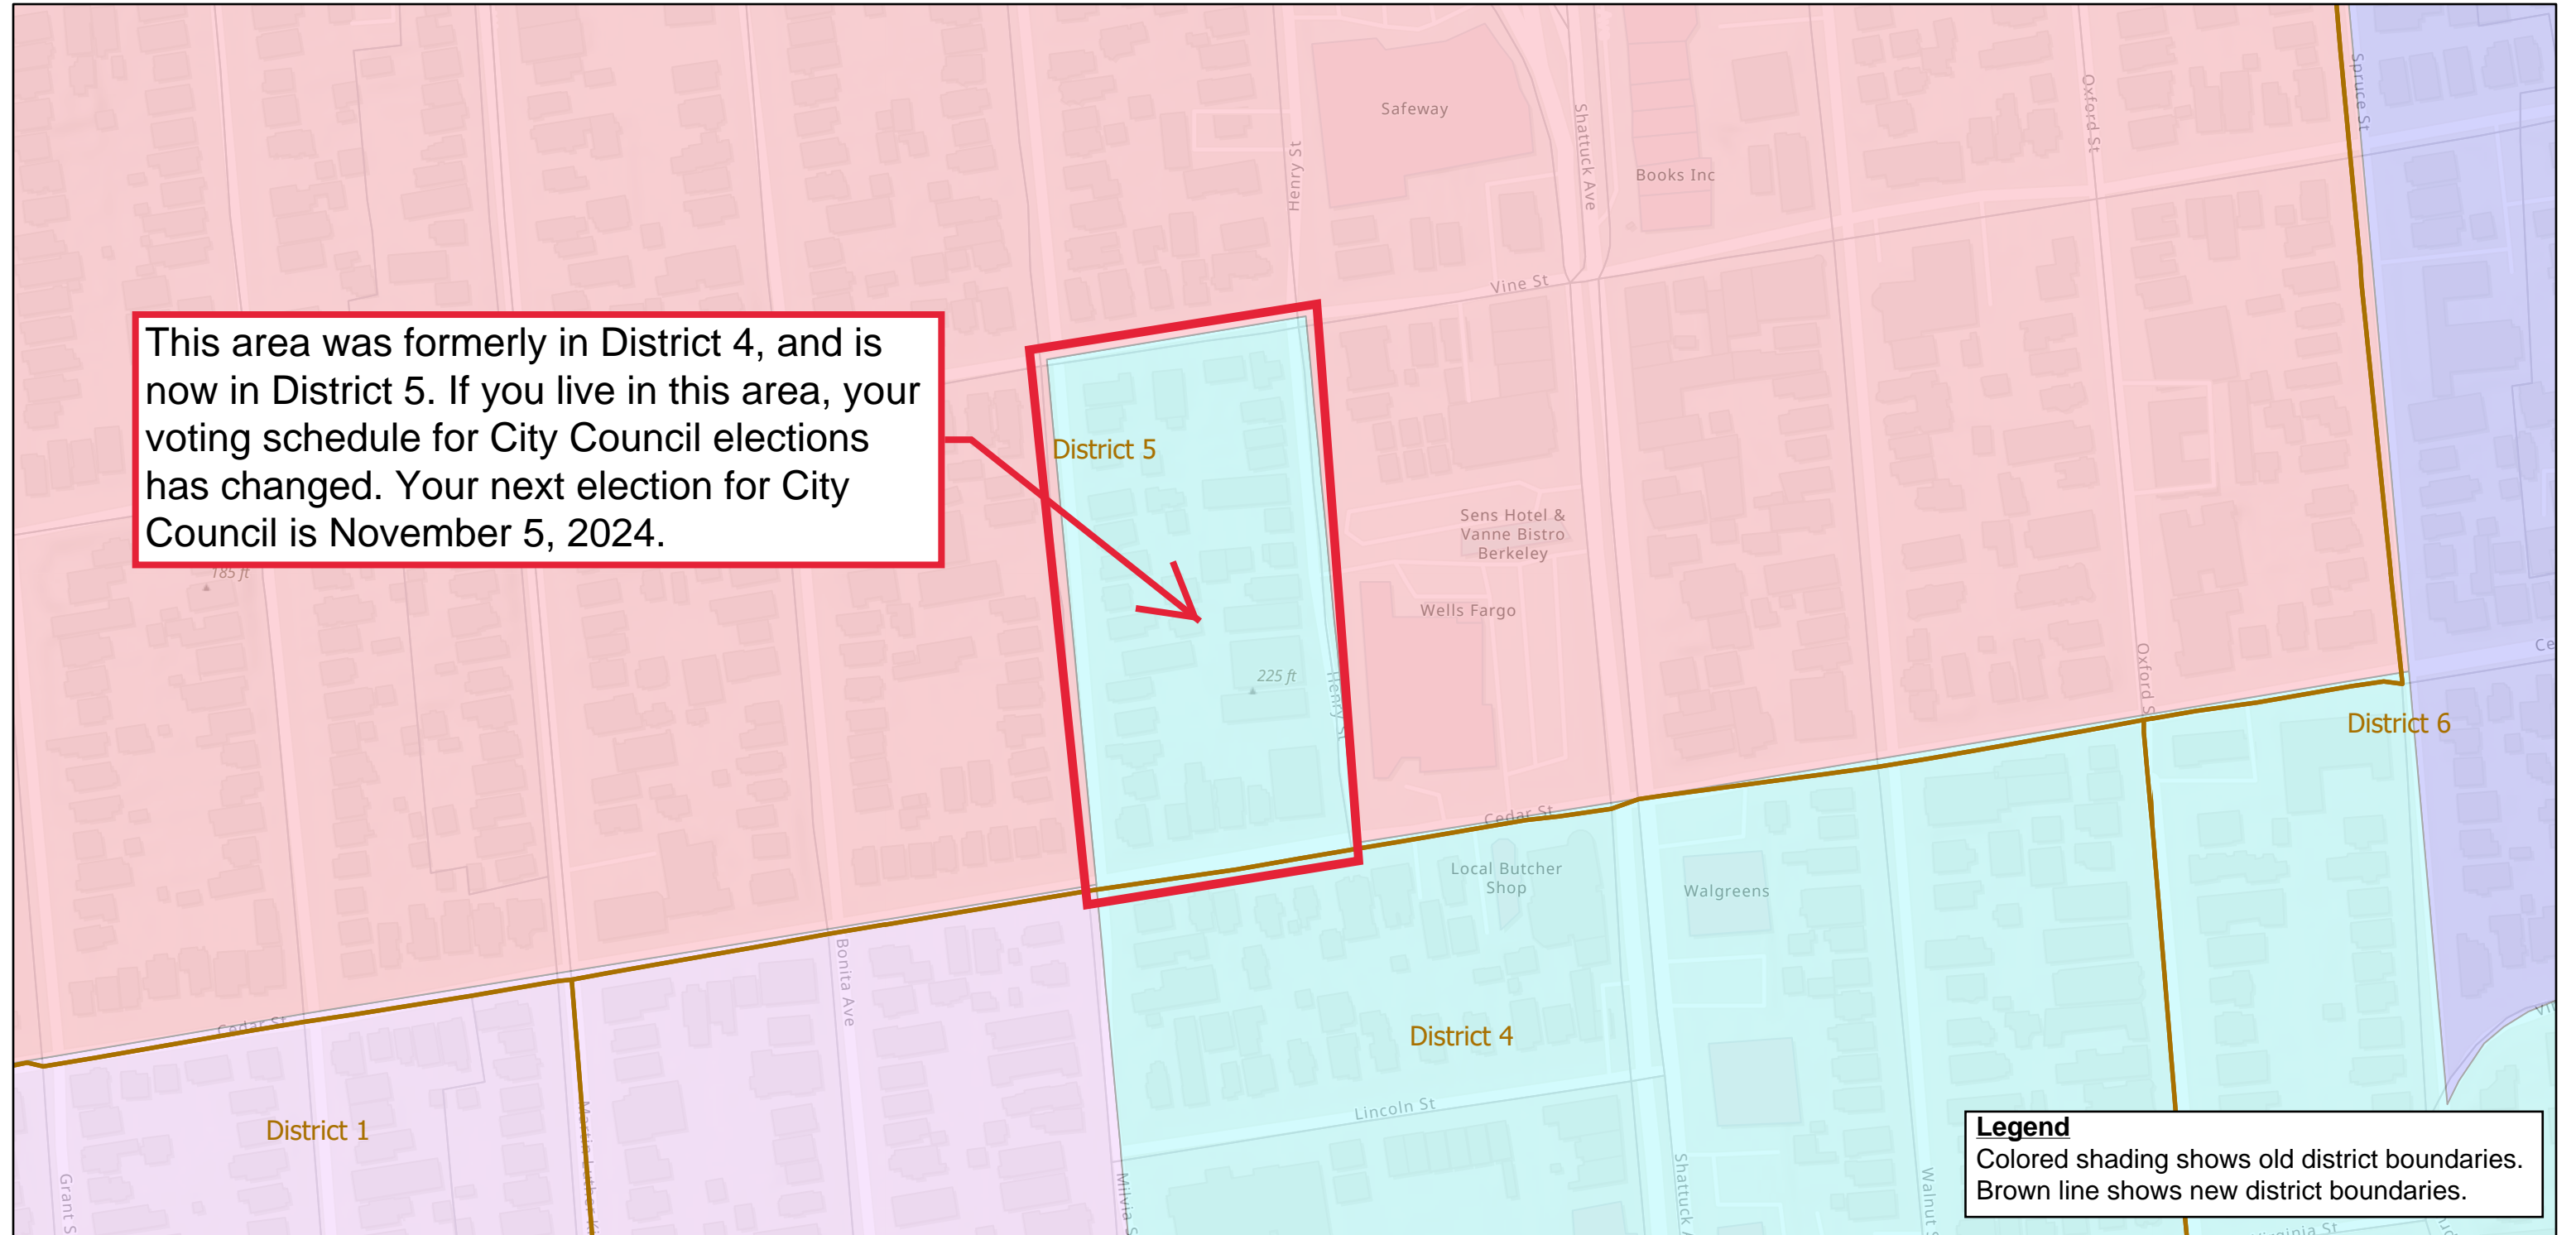

City of Berkeley Redistricting - Changes to City Council District Boundaries

To look up your exact address, visit: berkeleyca.gov/your-government/city-council/council-district-lookup.
For more information, contact the City Clerk Department:
(510) 981-6900 or elections@cityofberkeley.