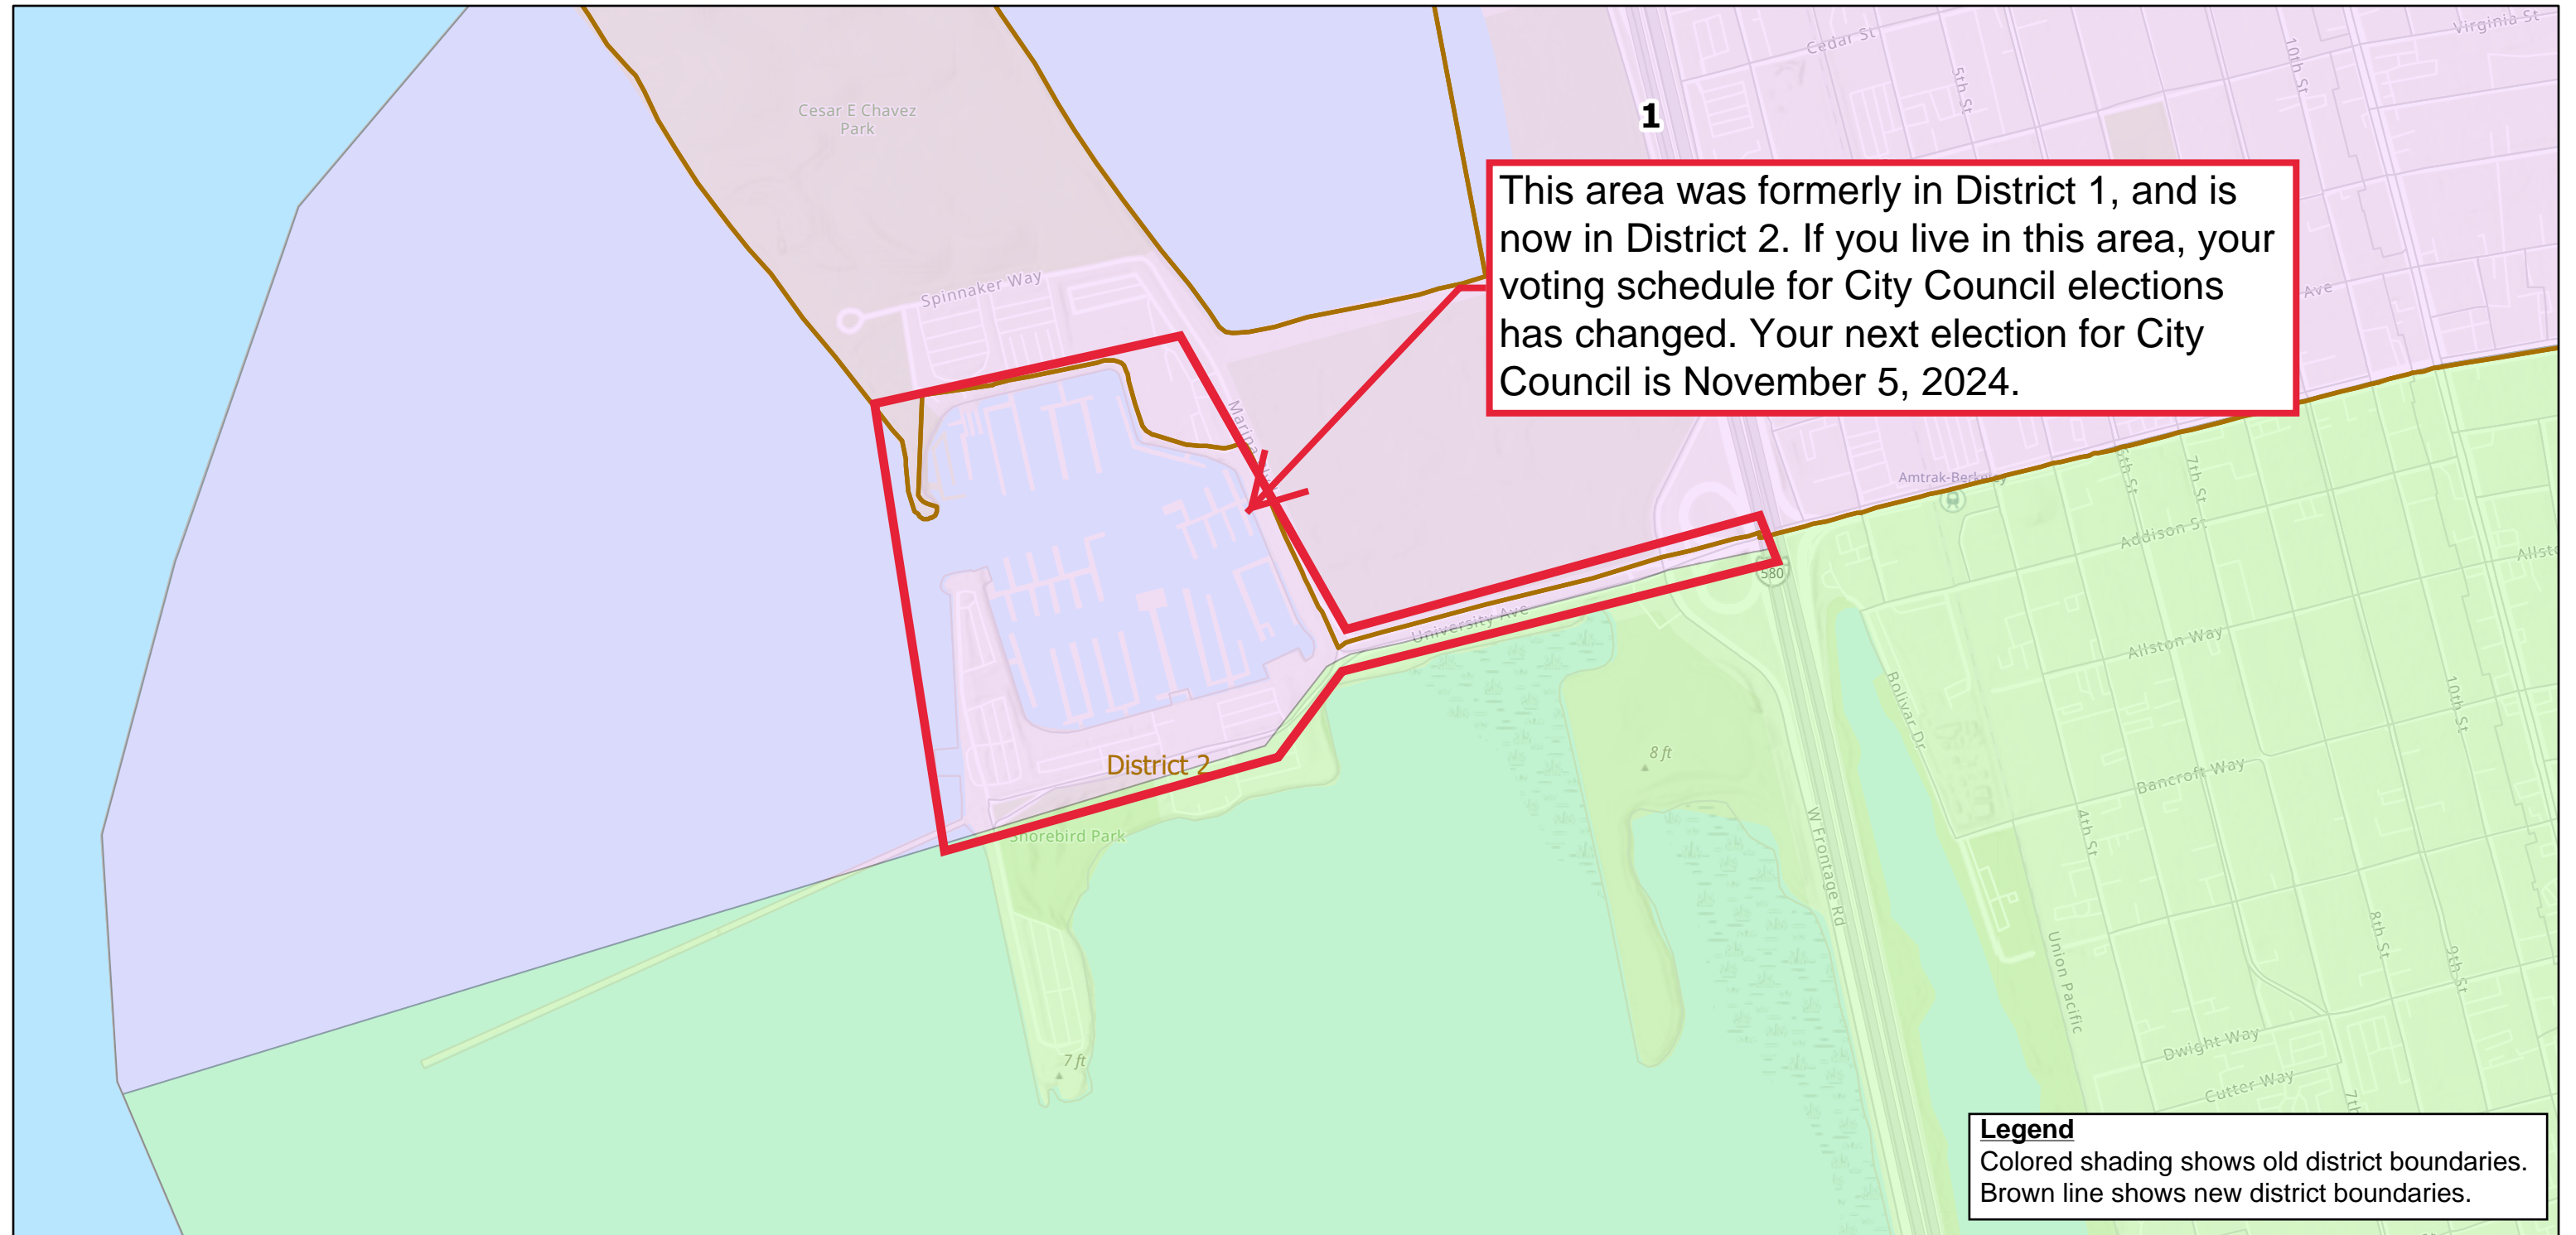

# City of Berkeley Redistricting - Changes to City Council District Boundaries

To look up your exact address, visit: [berkeleyca.gov/your-government/city-council/council-district-lookup](https://berkeleyca.gov/your-government/city-council/council-district-lookup).  
For more information, contact the City Clerk Department:  
(510) 981-6900 or [elections@cityofberkeley](mailto:elections@cityofberkeley).