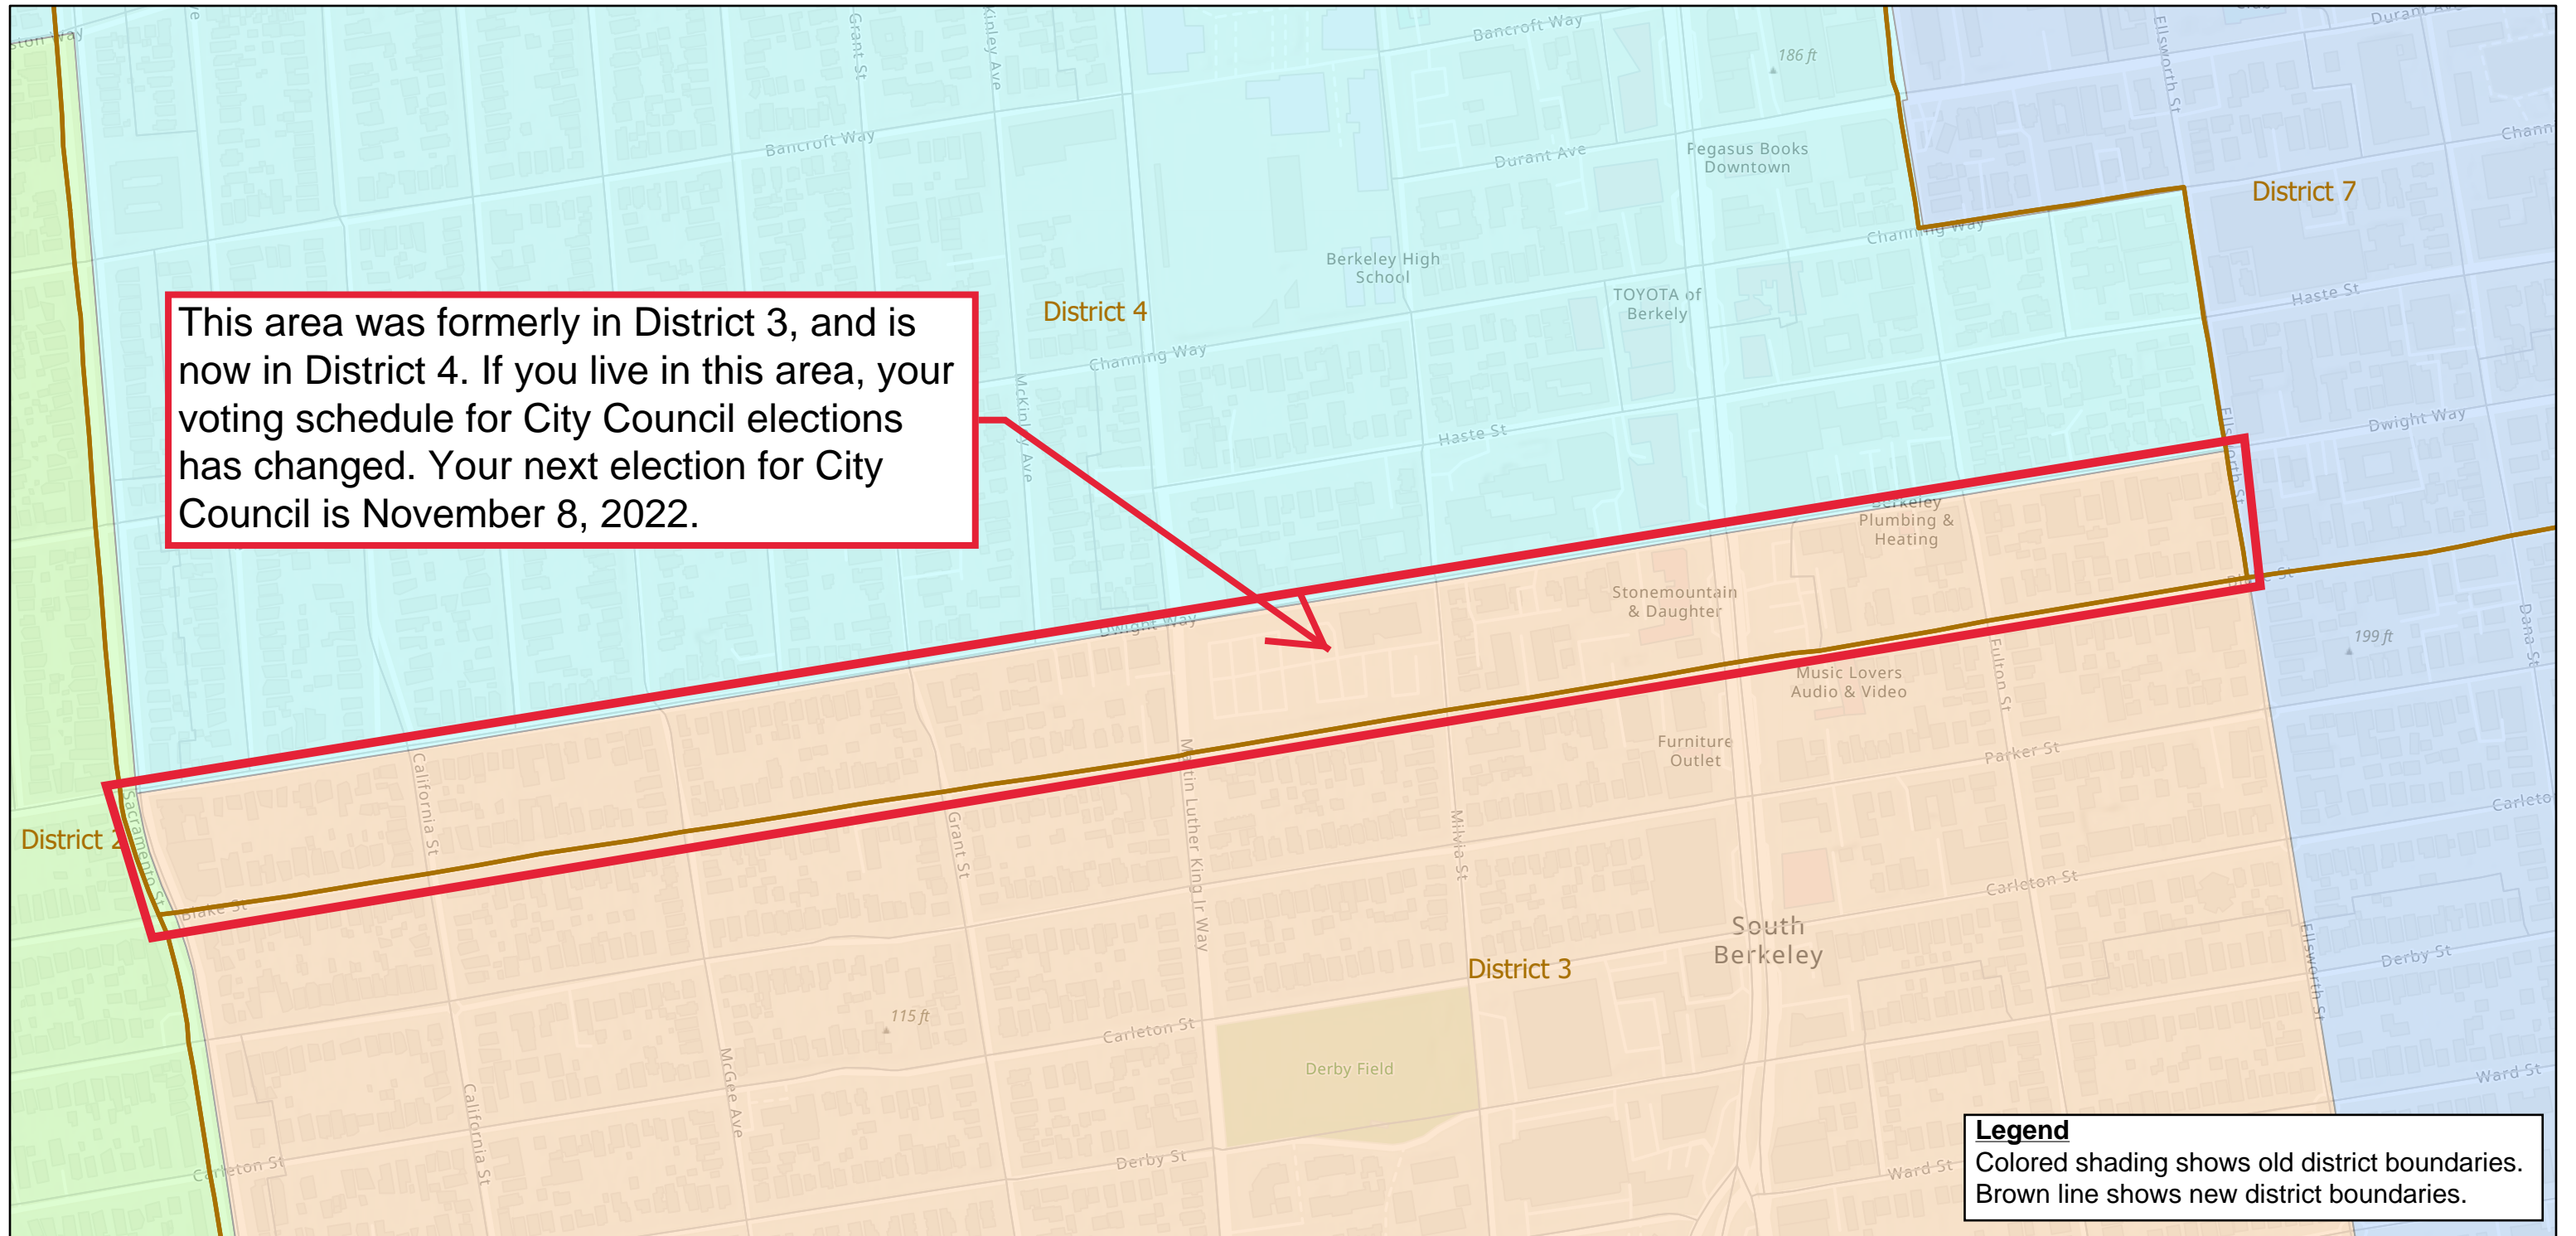

City of Berkeley Redistricting - Changes to City Council District Boundaries

To look up your exact address, visit: berkeleyca.gov/your-government/city-council/council-district-lookup.
For more information, contact the City Clerk Department:
(510) 981-6900 or elections@cityofberkeley.