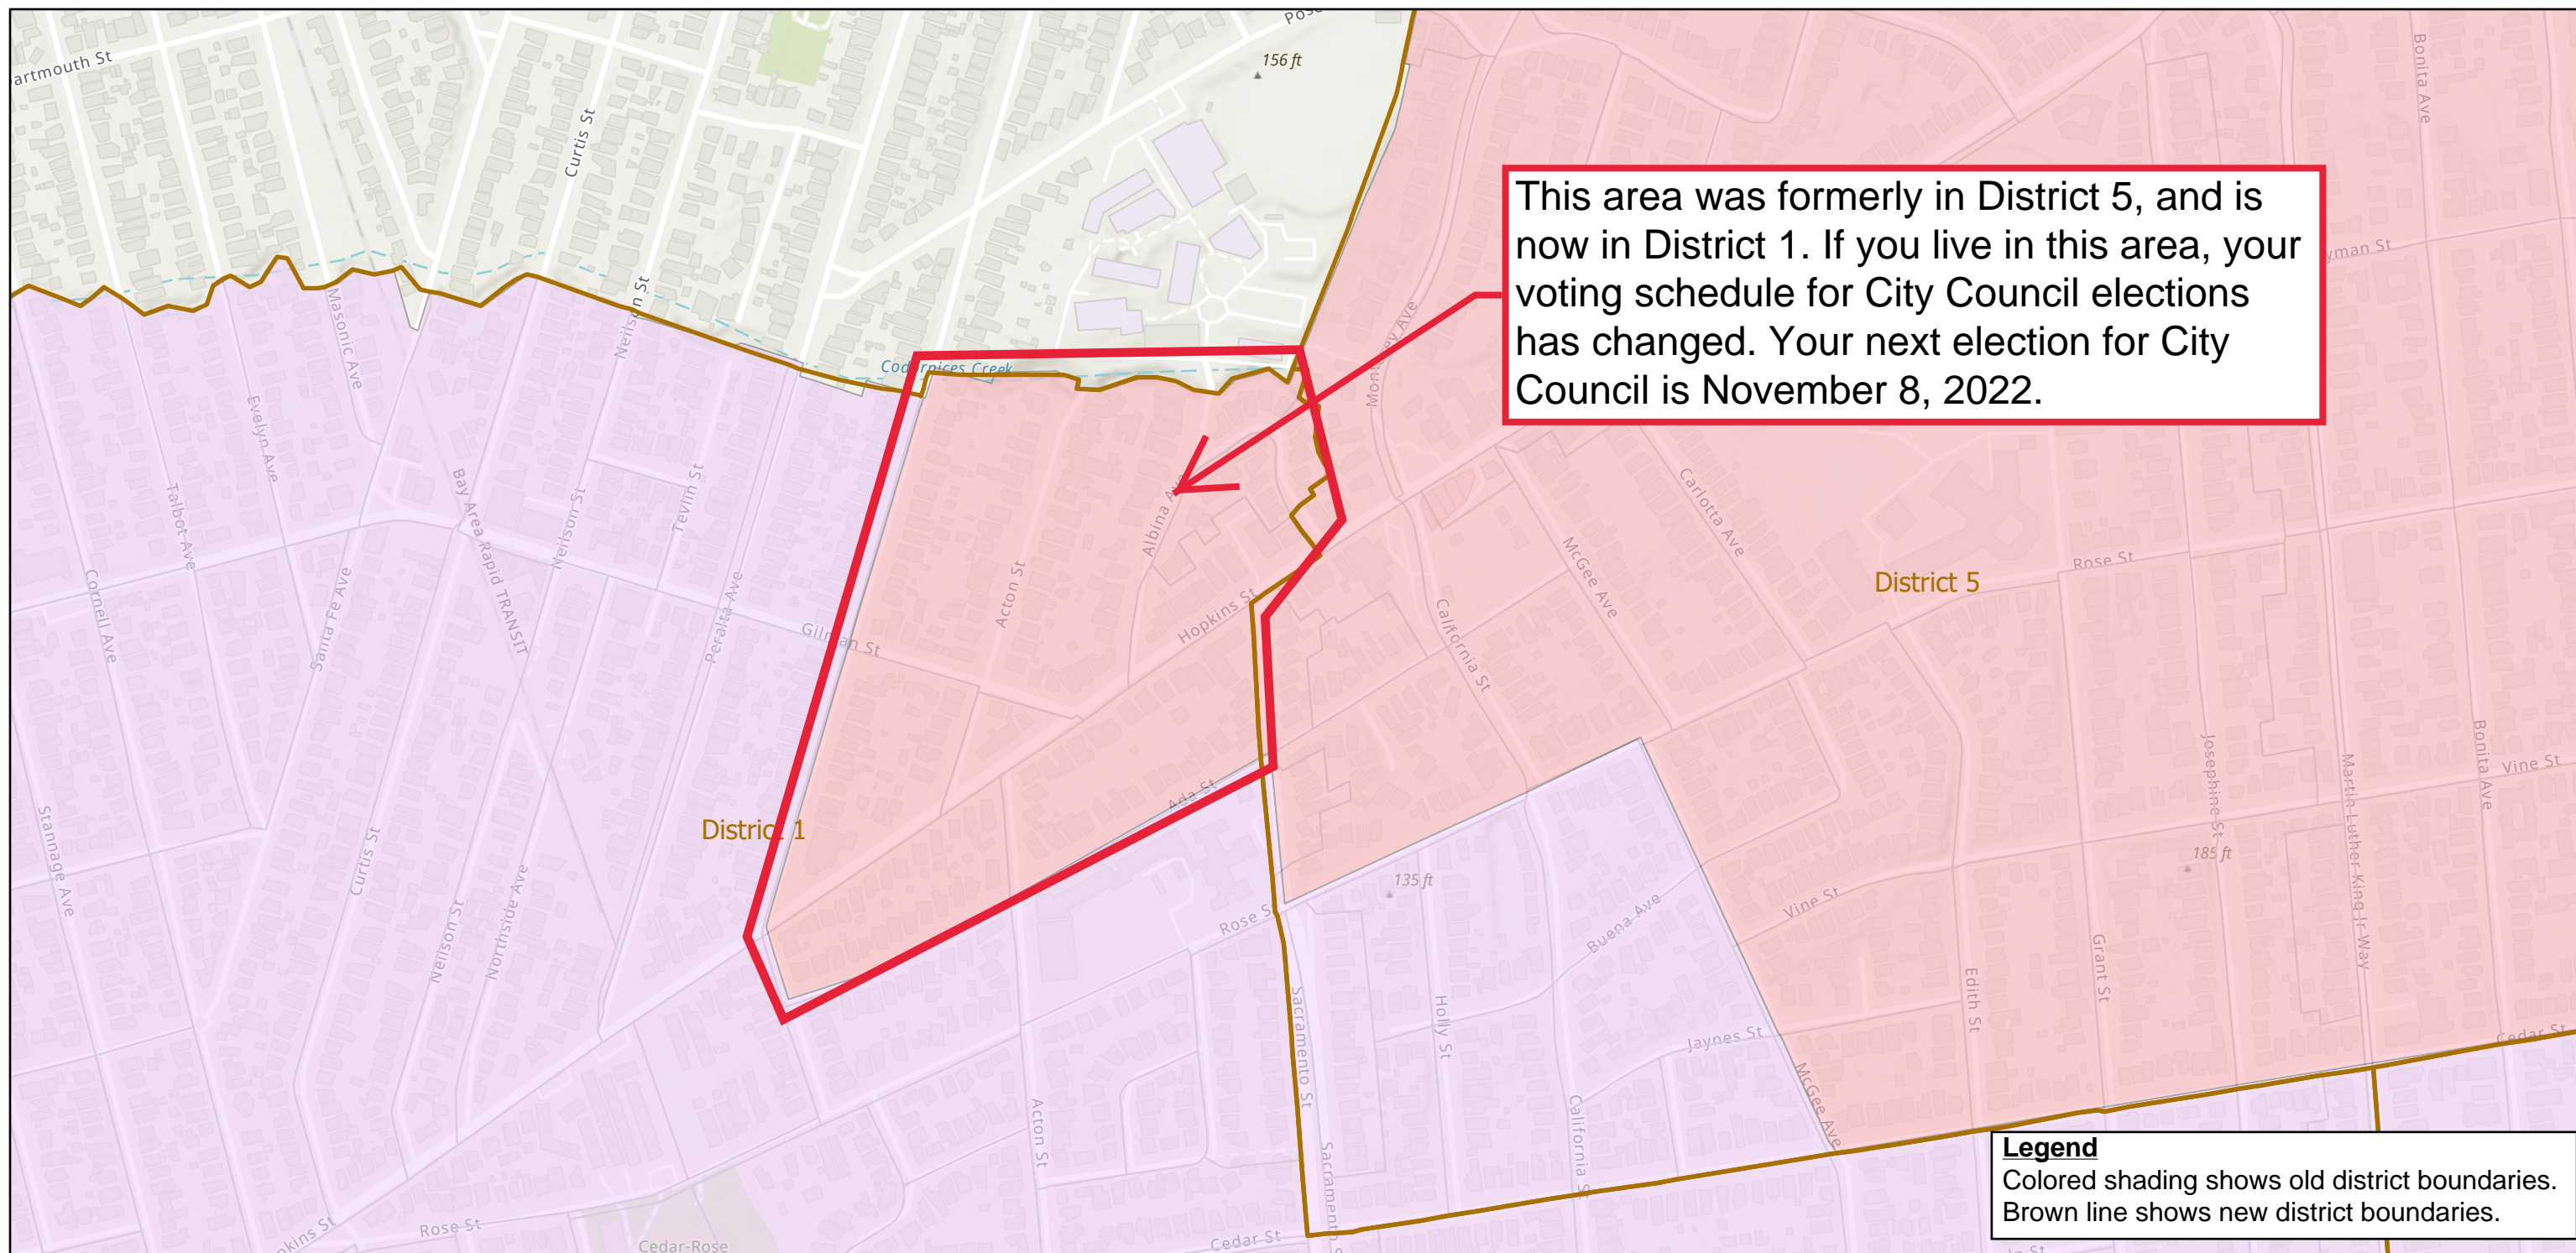

City of Berkeley Redistricting - Changes to City Council District Boundaries

To look up your exact address, visit: berkeleyca.gov/your-government/city-council/council-district-lookup.
For more information, contact the City Clerk Department:
(510) 981-6900 or elections@cityofberkeley.