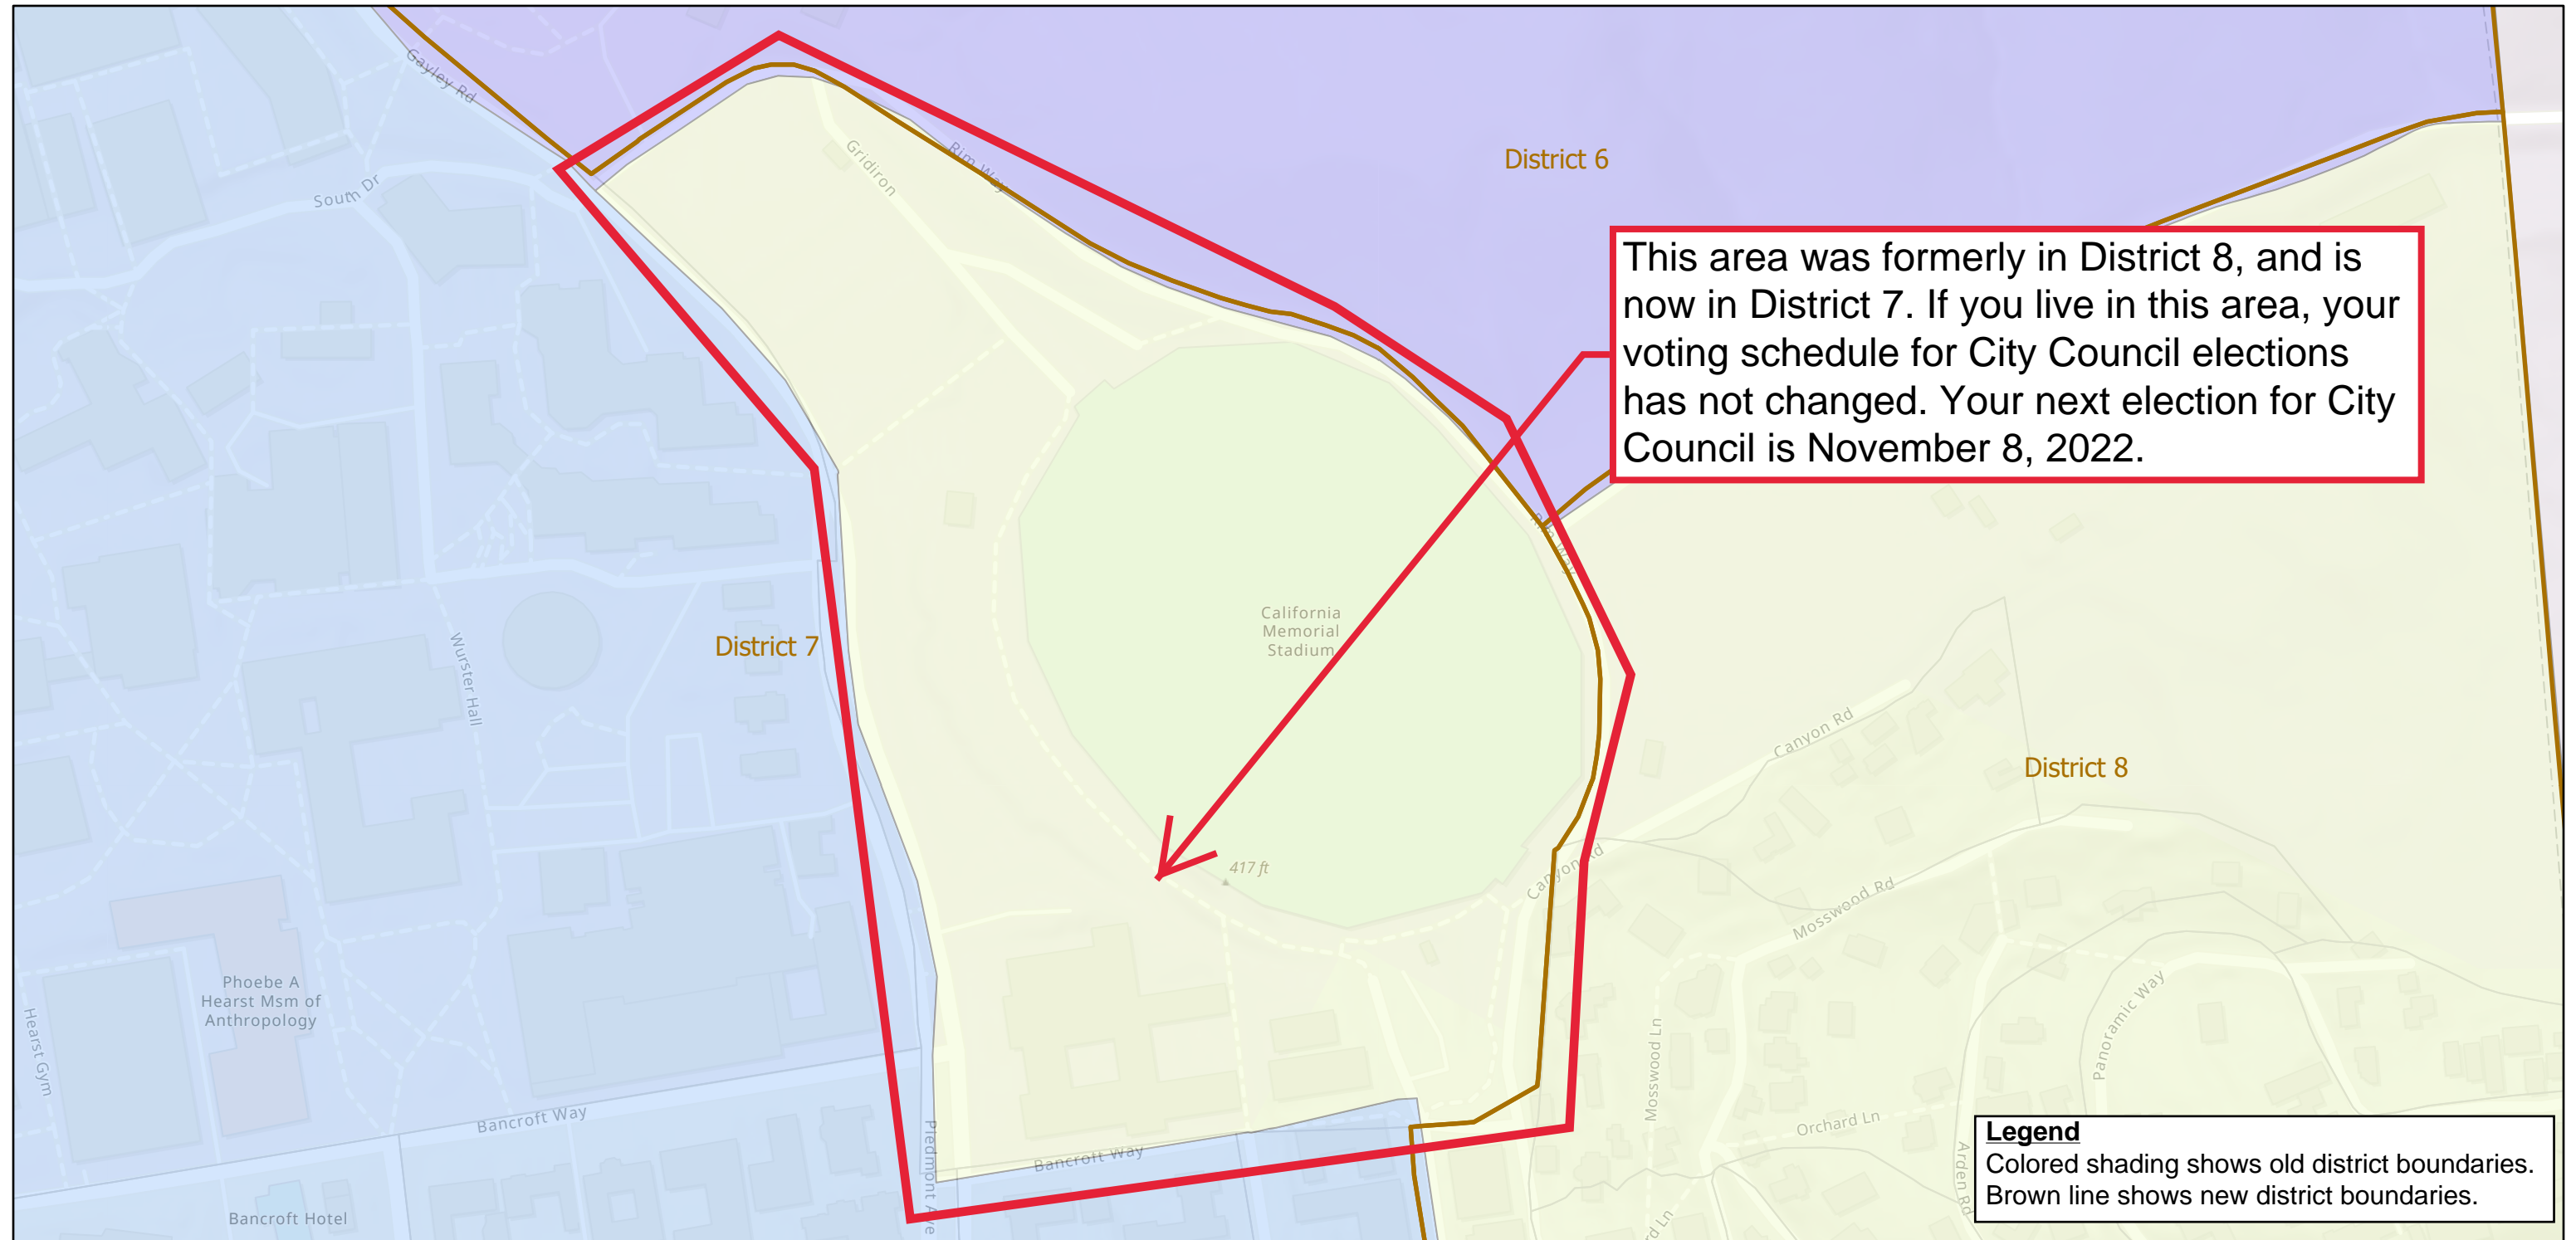

City of Berkeley Redistricting - Changes to City Council District Boundaries

To look up your exact address, visit: berkeleyca.gov/your-government/city-council/council-district-lookup.
For more information, contact the City Clerk Department:
(510) 981-6900 or elections@cityofberkeley.