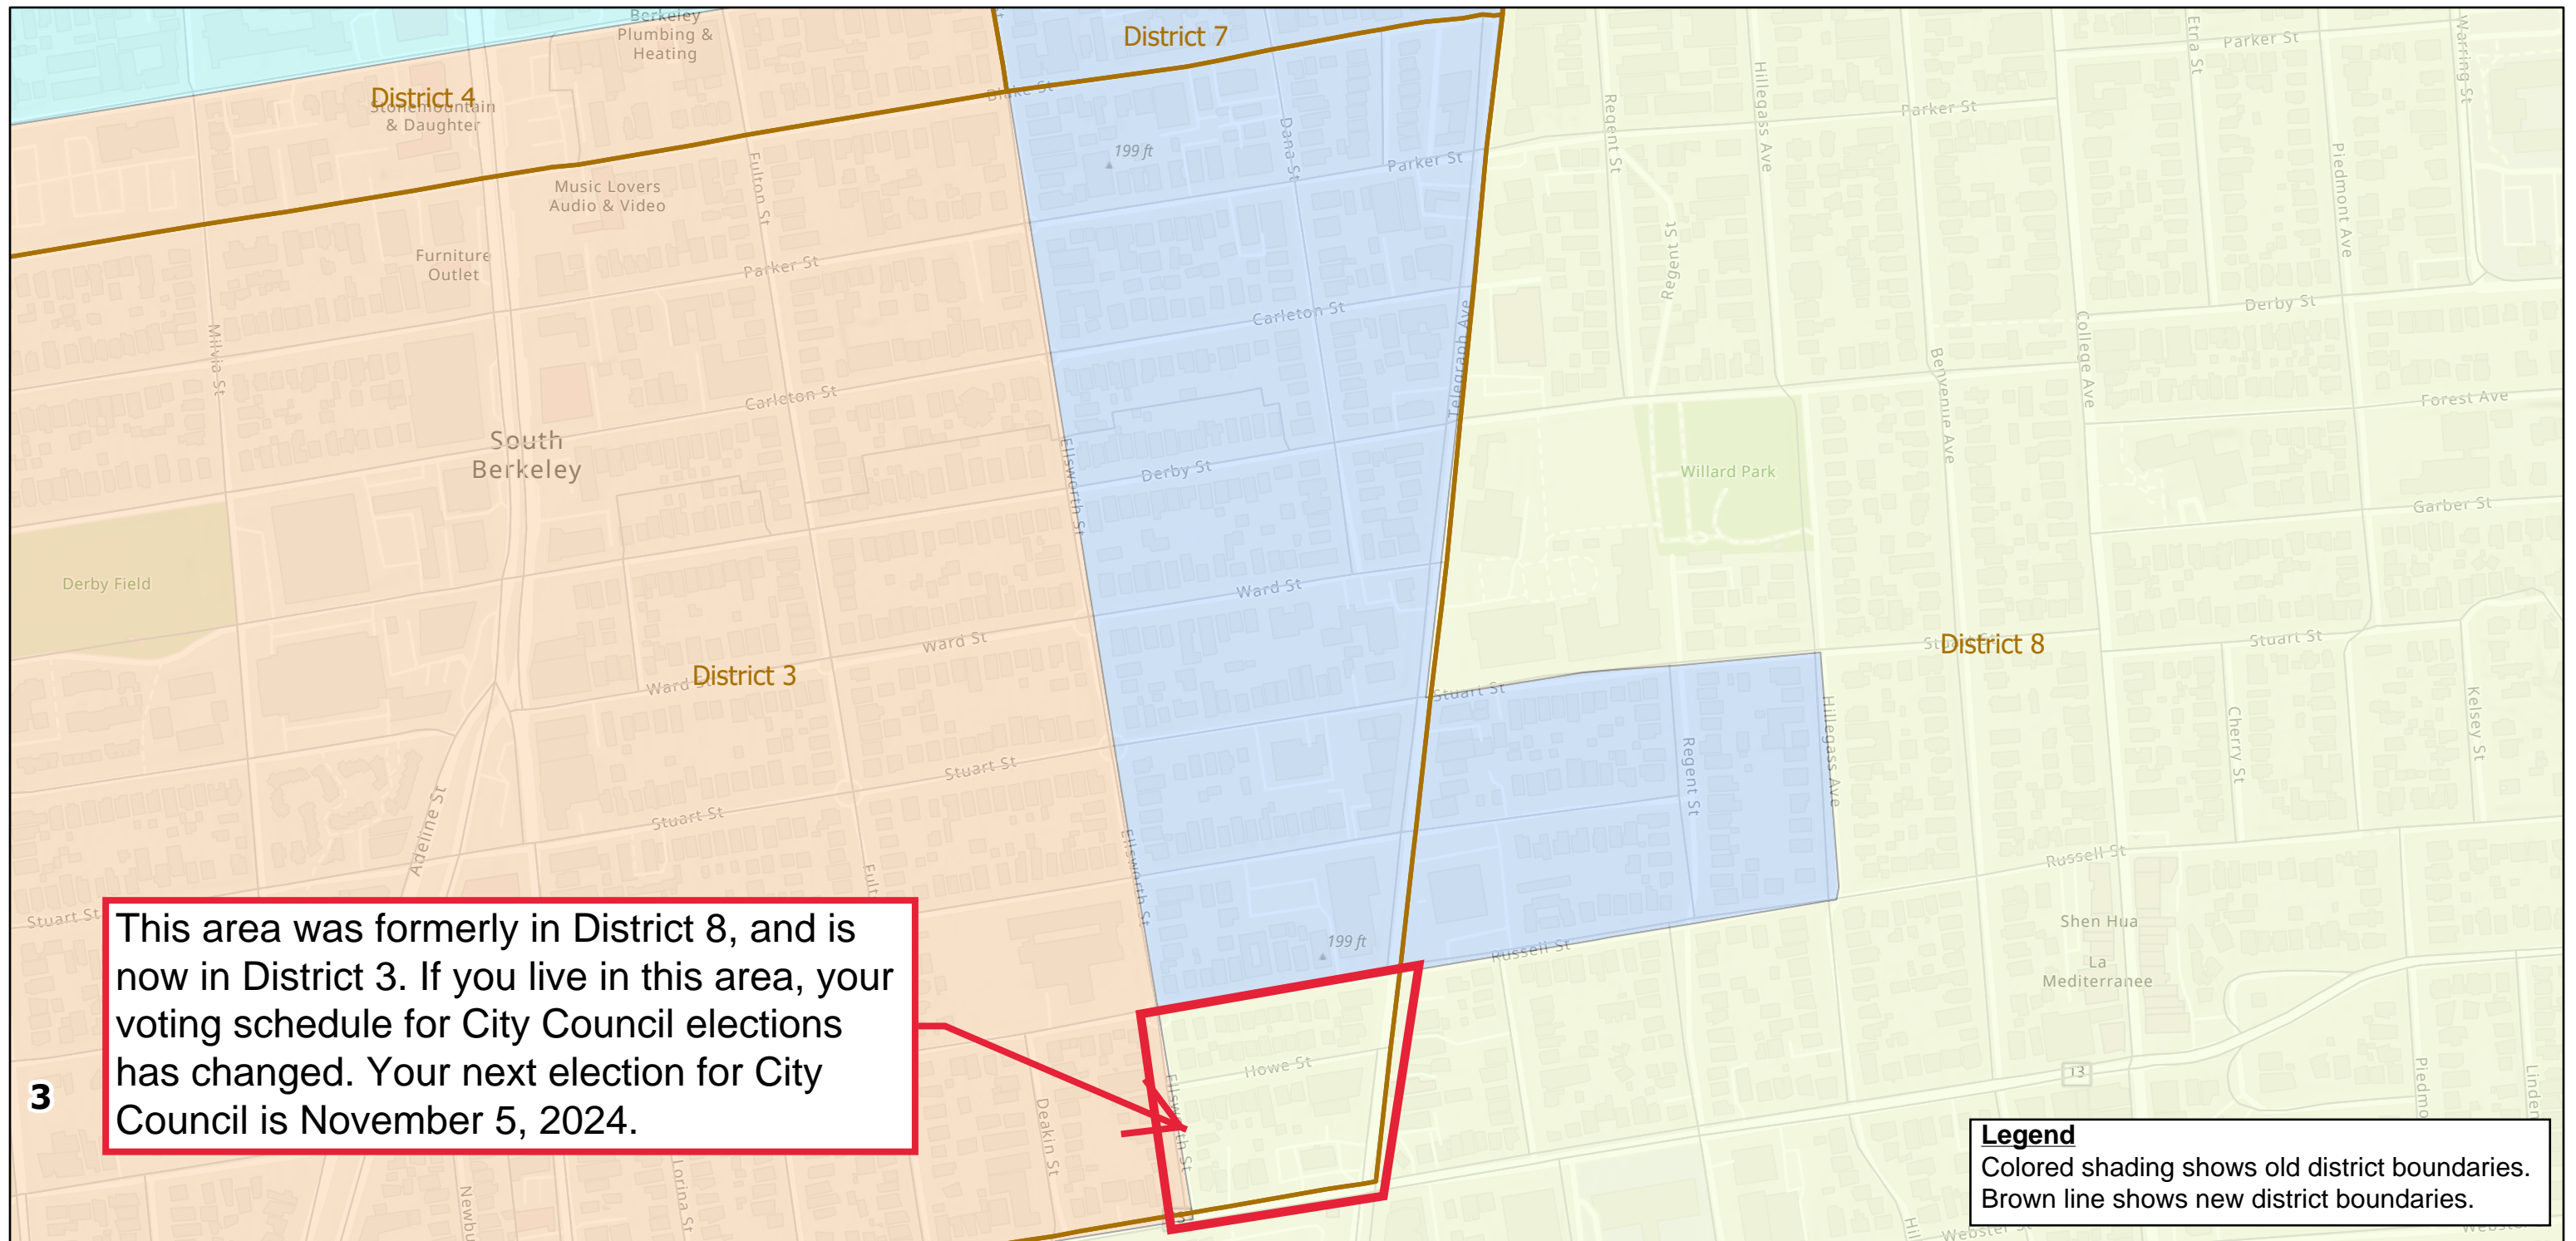

City of Berkeley Redistricting - Changes to City Council District Boundaries

To look up your exact address, visit: berkeleyca.gov/your-government/city-council/council-district-lookup.
For more information, contact the City Clerk Department:
(510) 981-6900 or elections@cityofberkeley.