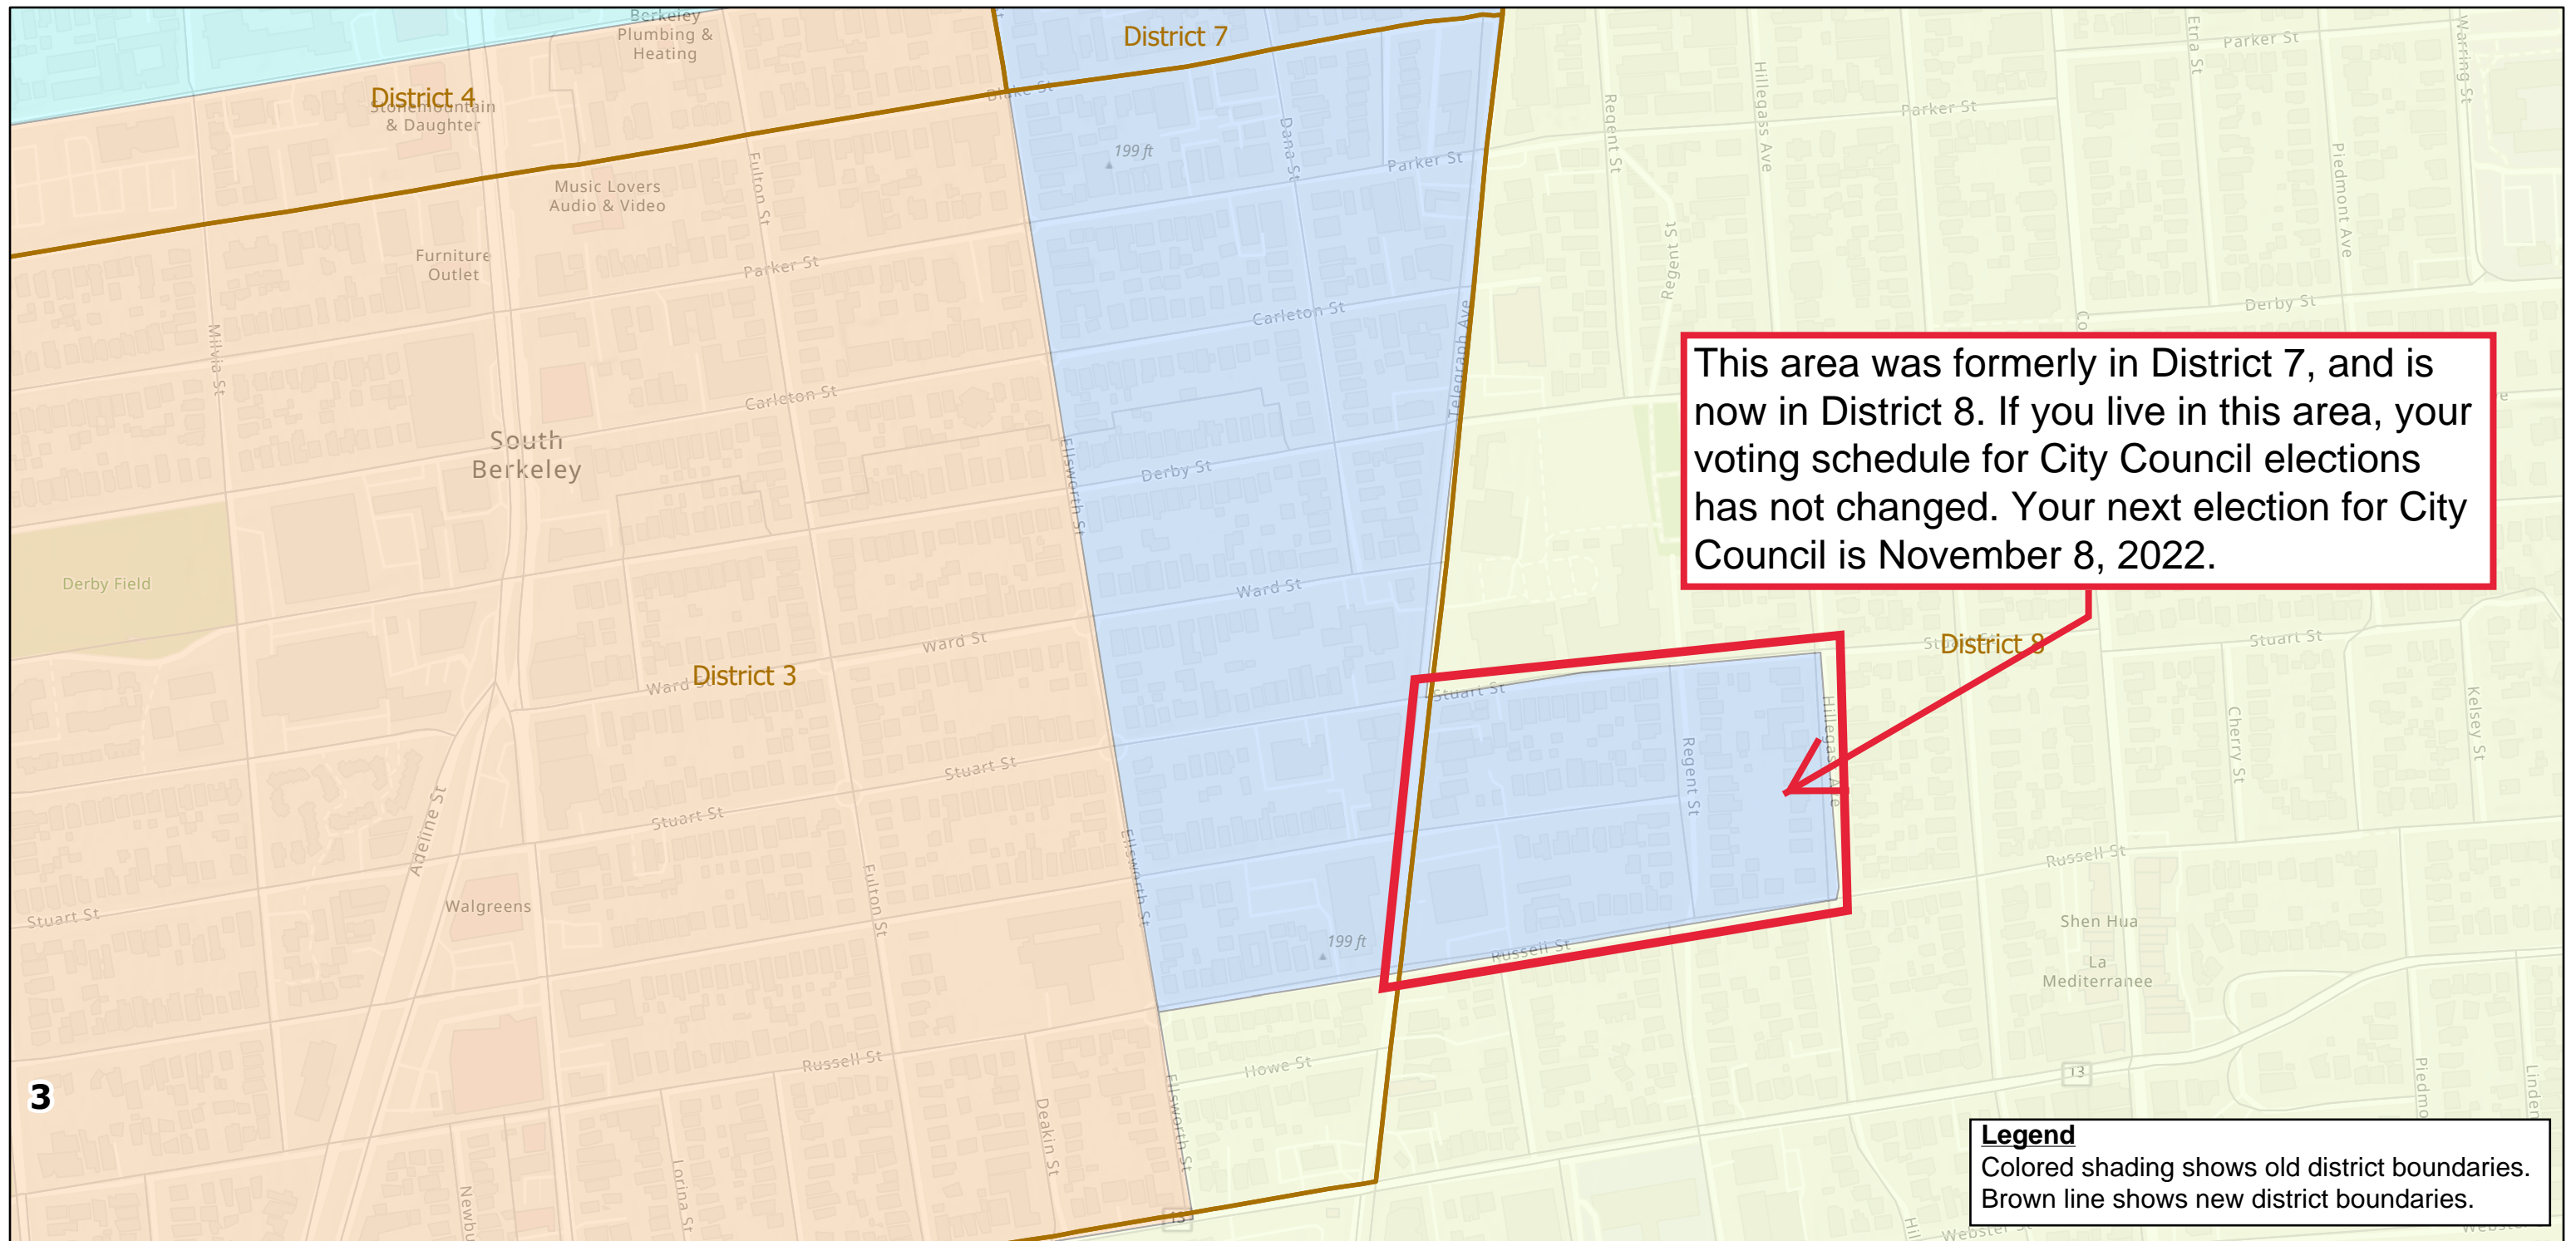

City of Berkeley Redistricting - Changes to City Council District Boundaries

To look up your exact address, visit: berkeleyca.gov/your-government/city-council/council-district-lookup.
For more information, contact the City Clerk Department:
(510) 981-6900 or elections@cityofberkeley.