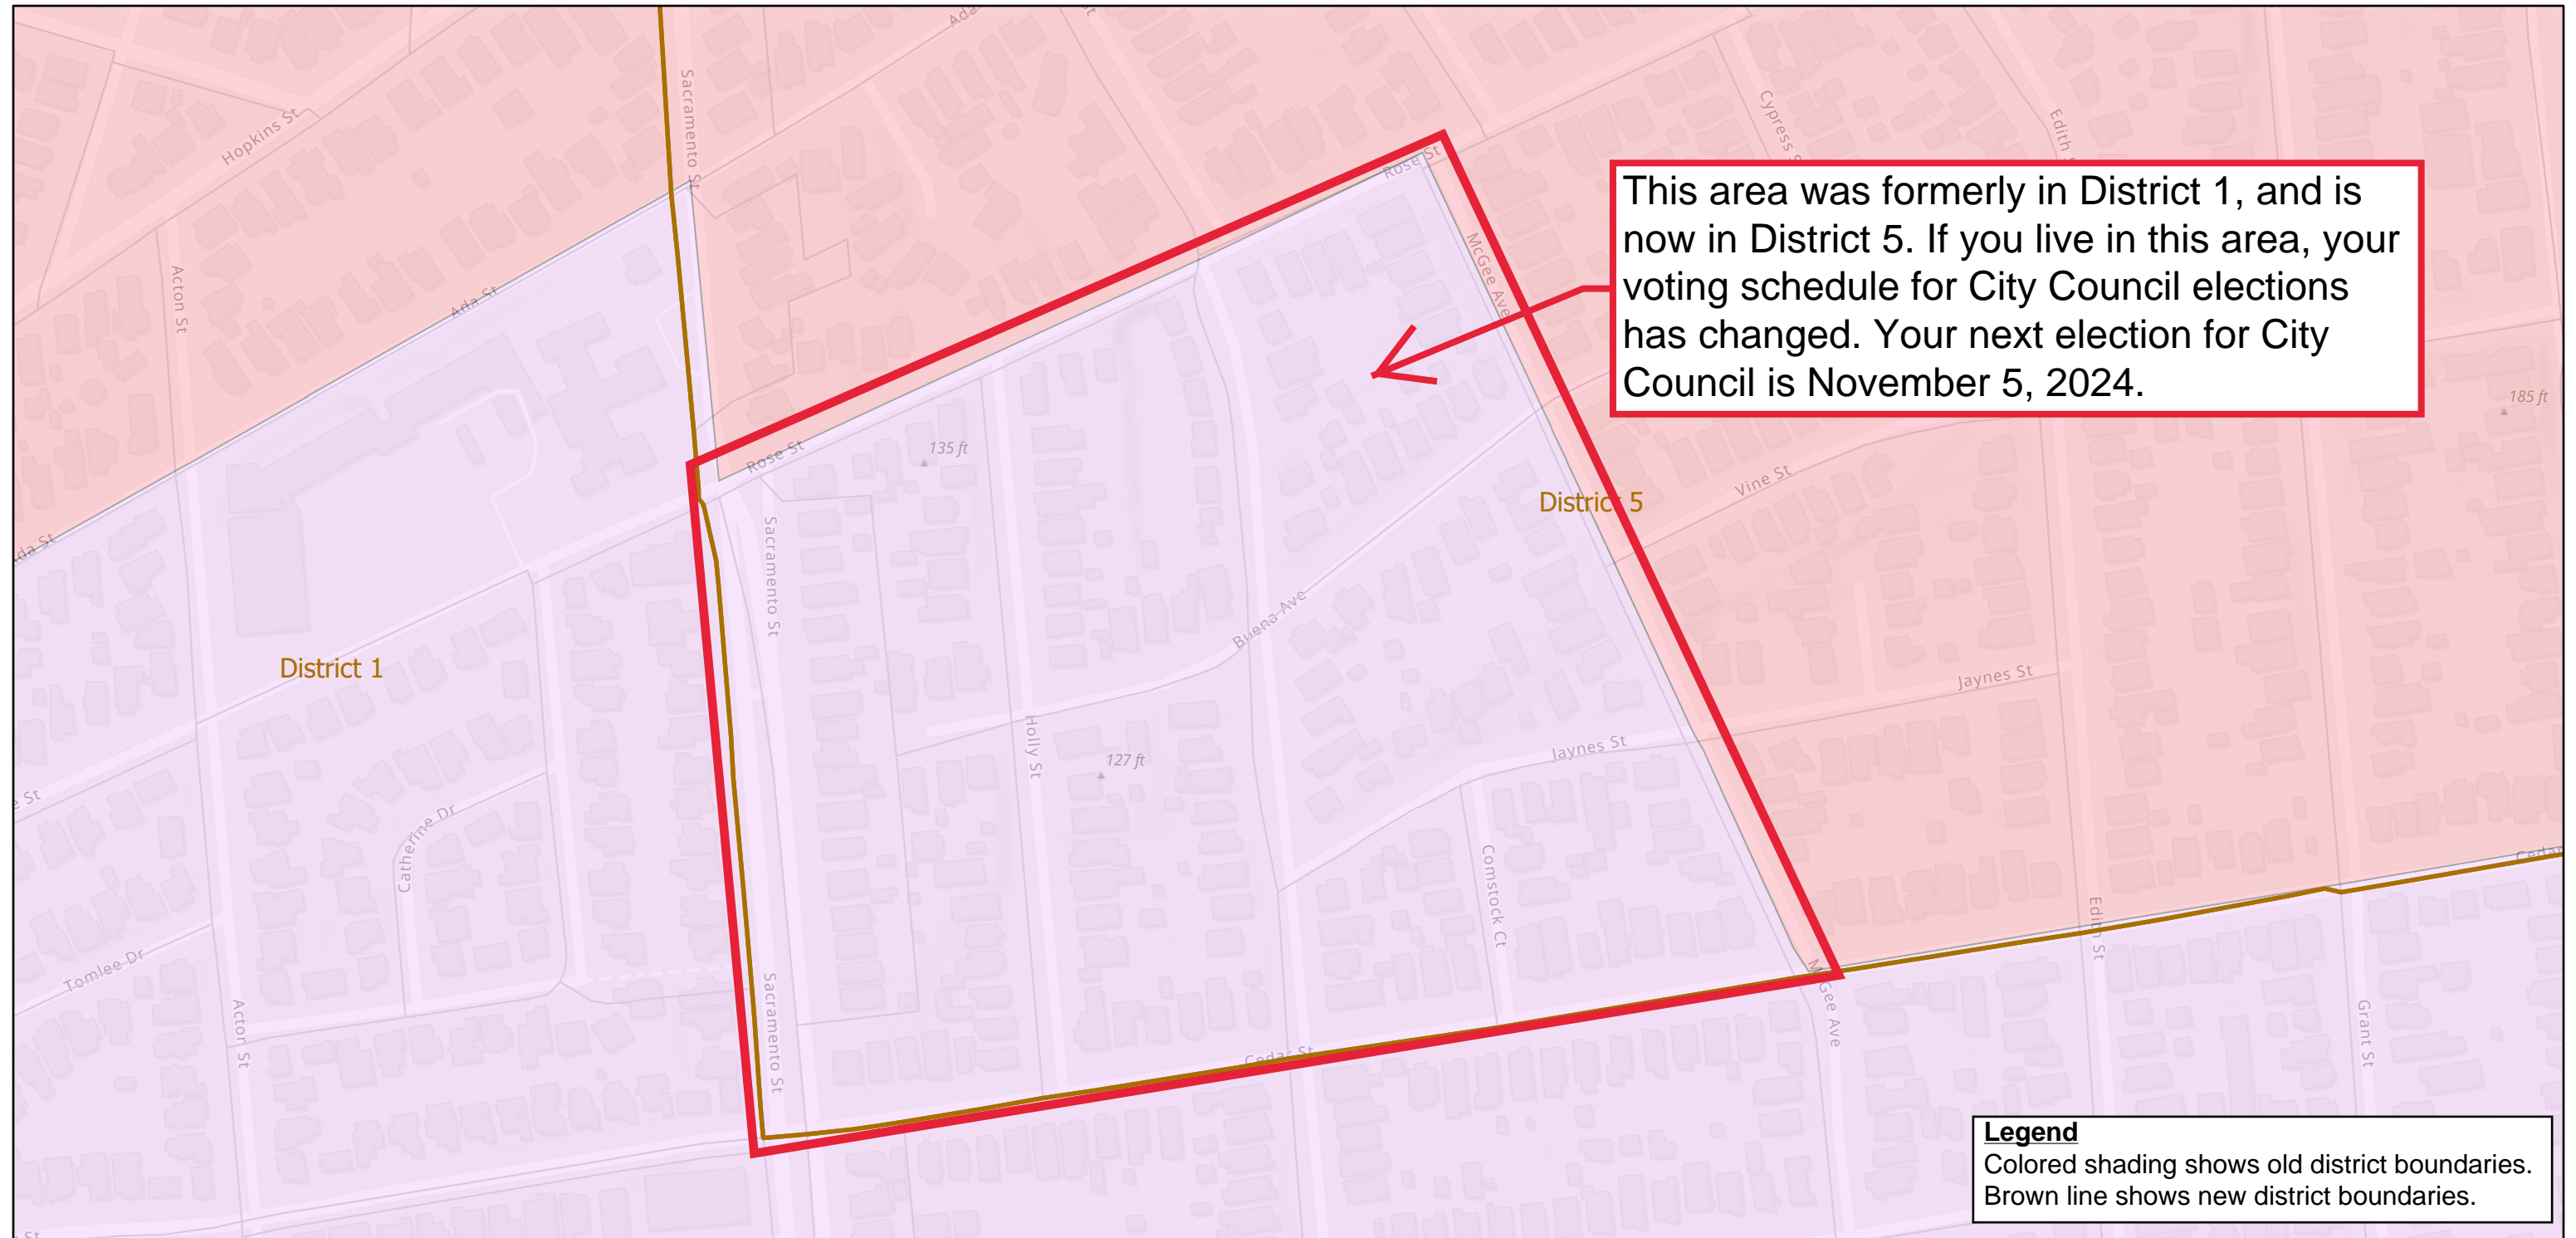

City of Berkeley Redistricting - Changes to City Council District Boundaries

To look up your exact address, visit: berkeleyca.gov/your-government/city-council/council-district-lookup.
For more information, contact the City Clerk Department:
(510) 981-6900 or elections@cityofberkeley.