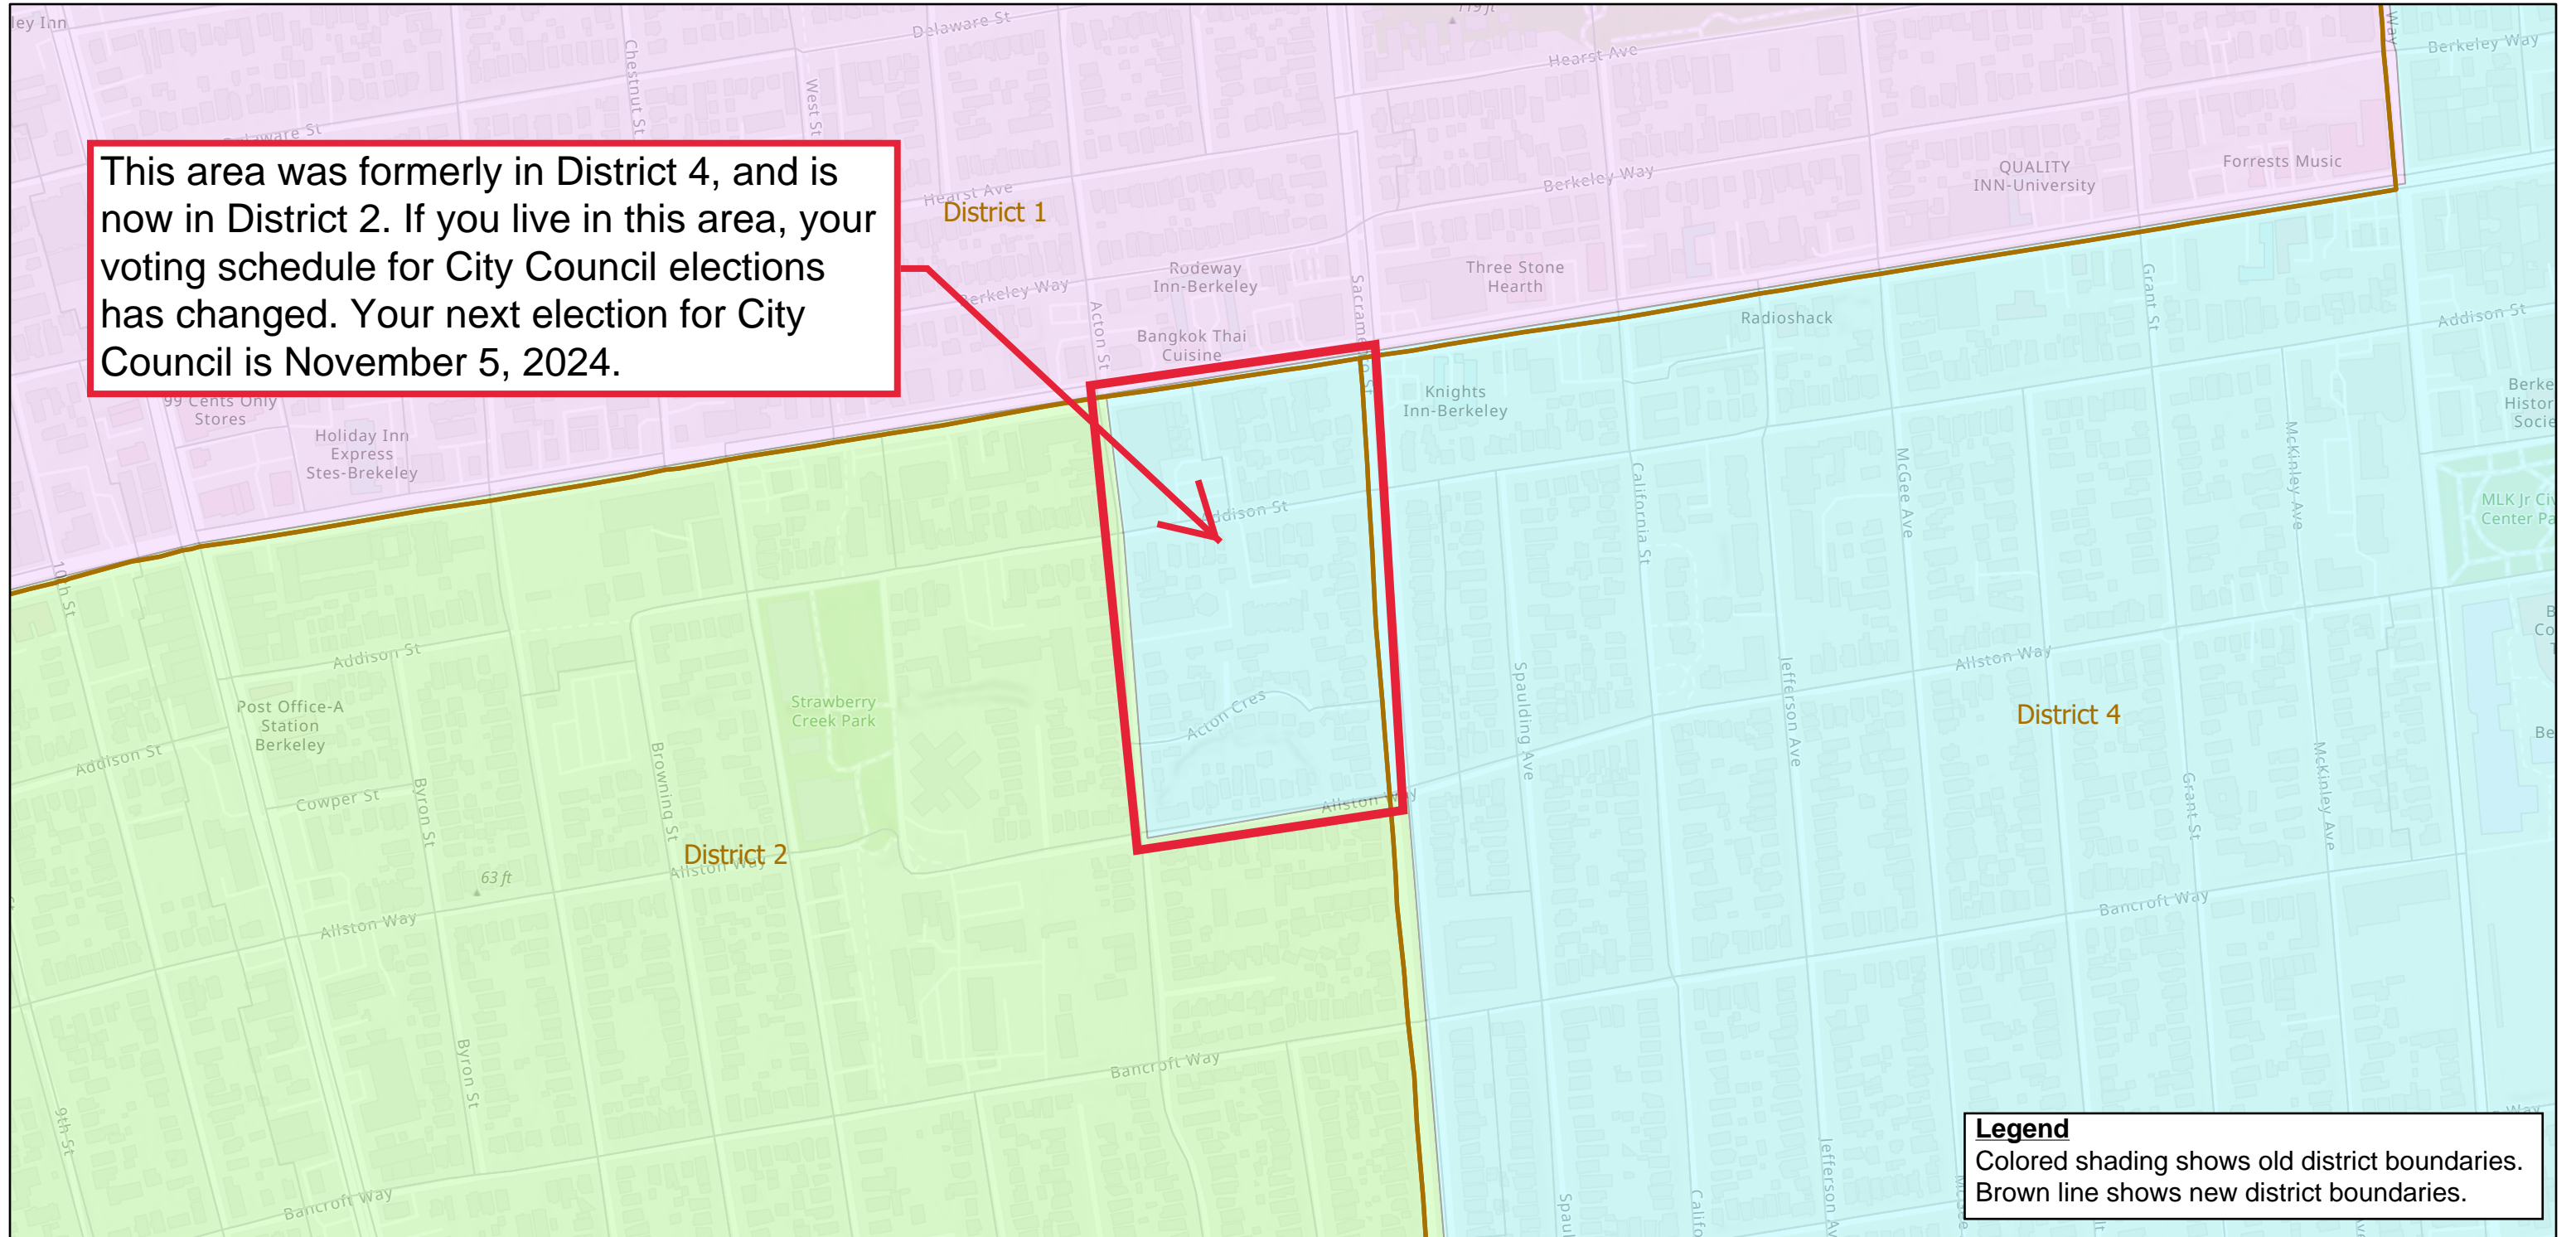

City of Berkeley Redistricting - Changes to City Council District Boundaries

To look up your exact address, visit: berkeleyca.gov/your-government/city-council/council-district-lookup.
For more information, contact the City Clerk Department:
(510) 981-6900 or elections@cityofberkeley.