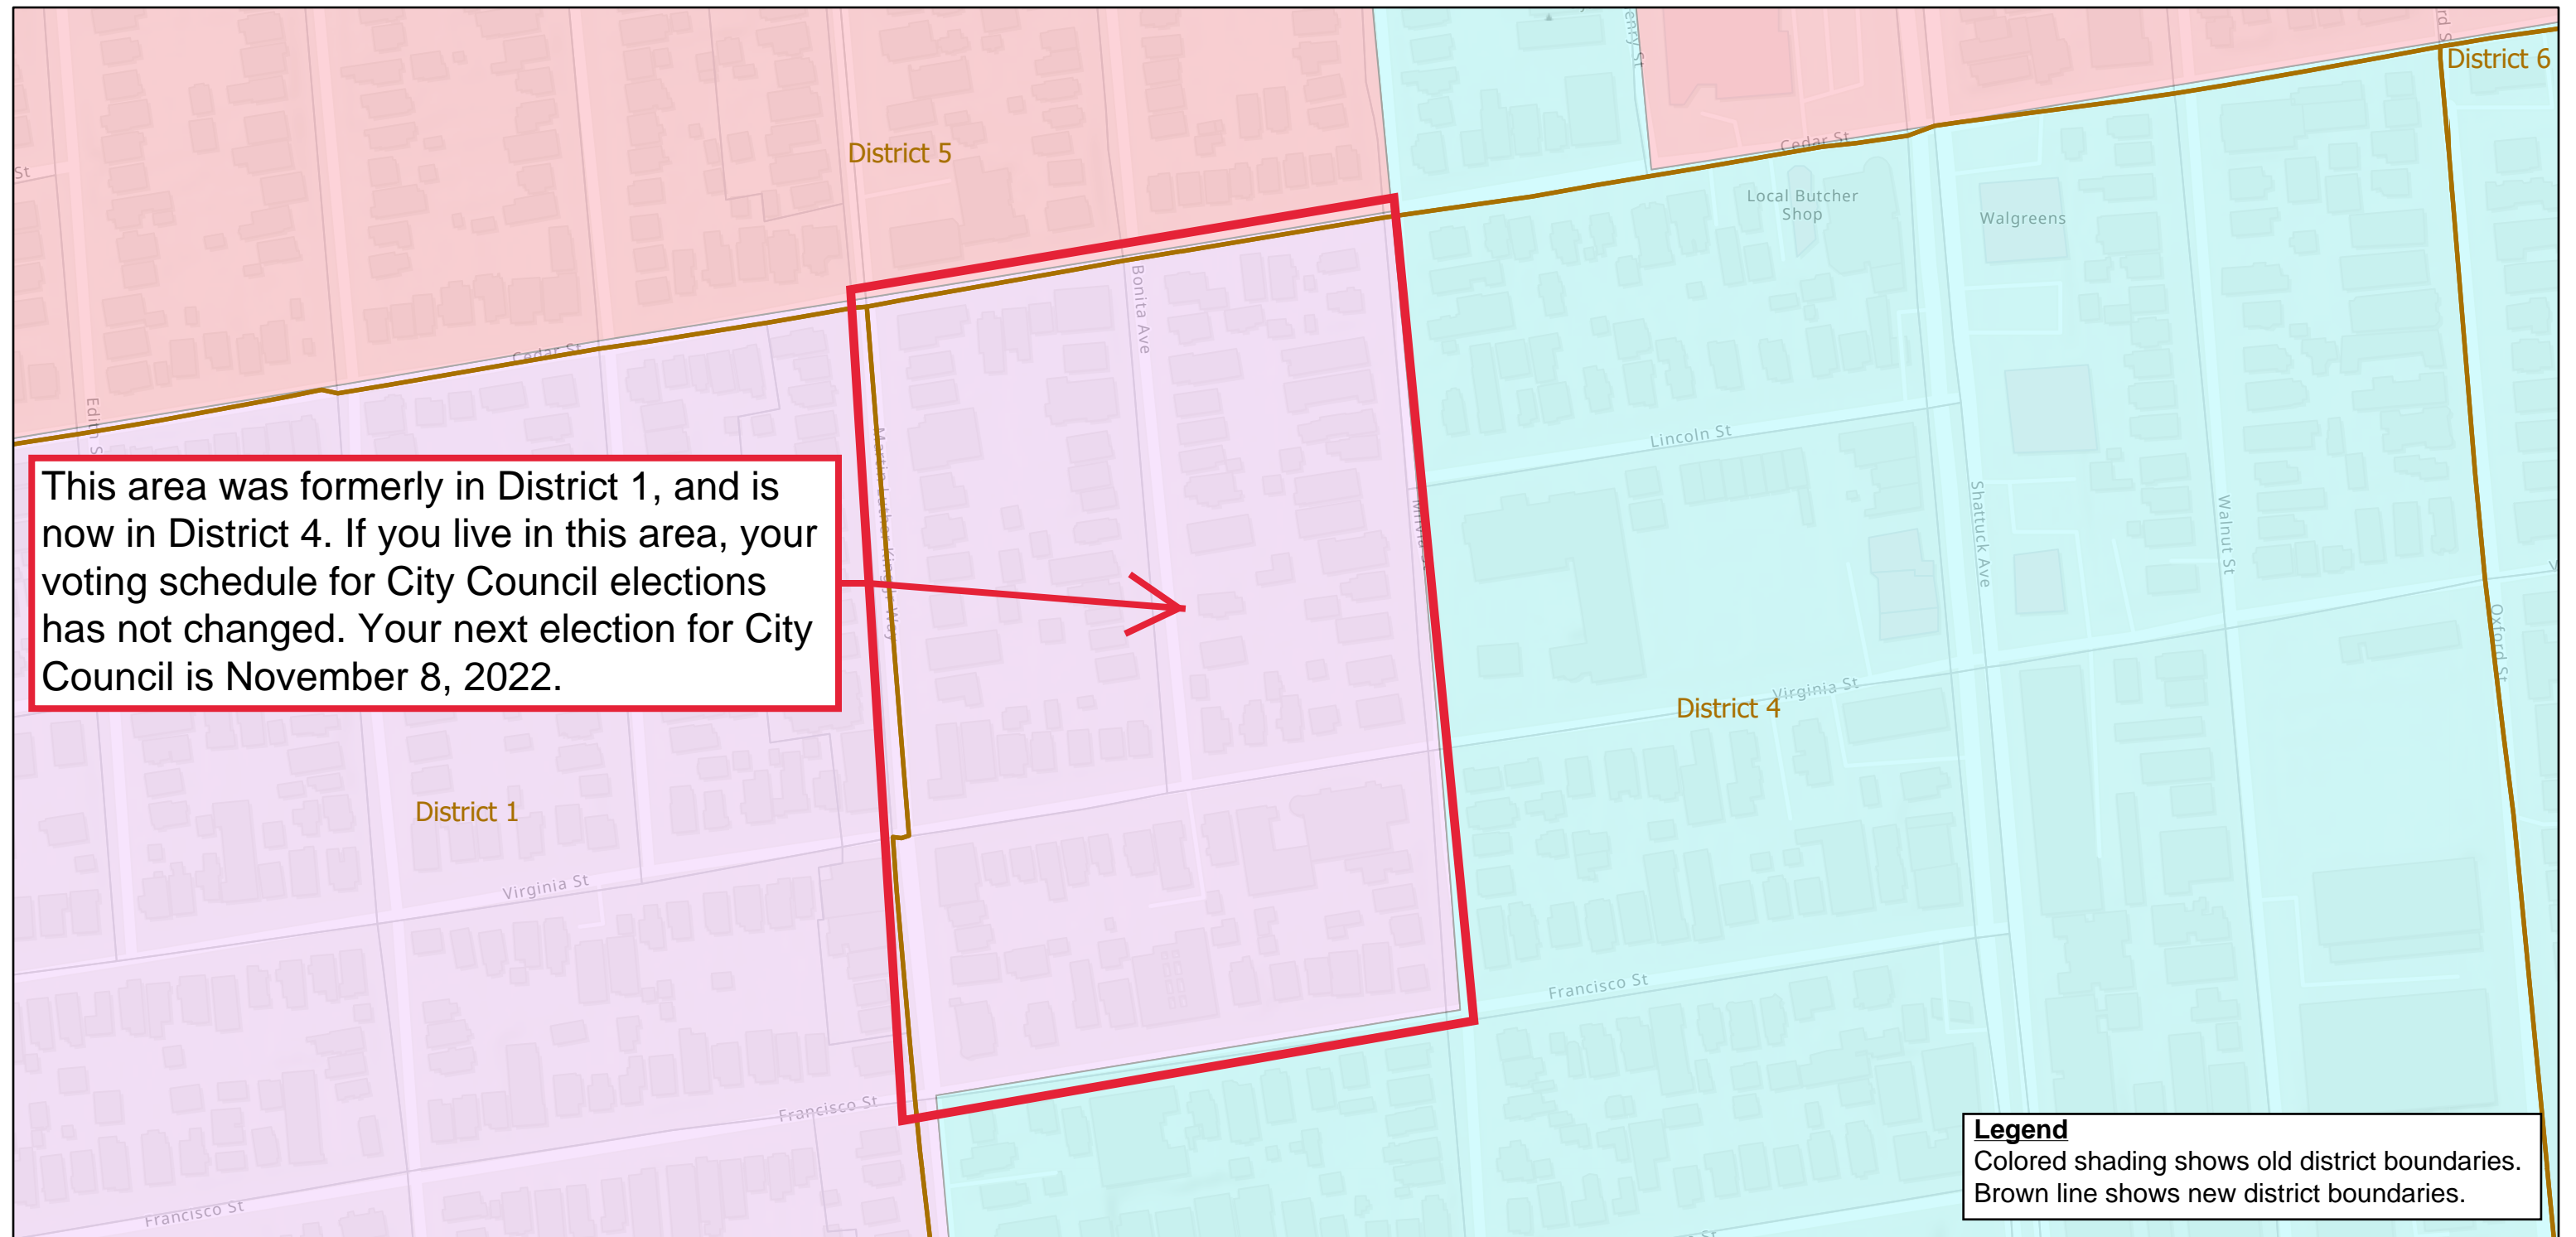

City of Berkeley Redistricting - Changes to City Council District Boundaries

To look up your exact address, visit: berkeleyca.gov/your-government/city-council/council-district-lookup.
For more information, contact the City Clerk Department:
(510) 981-6900 or elections@cityofberkeley.