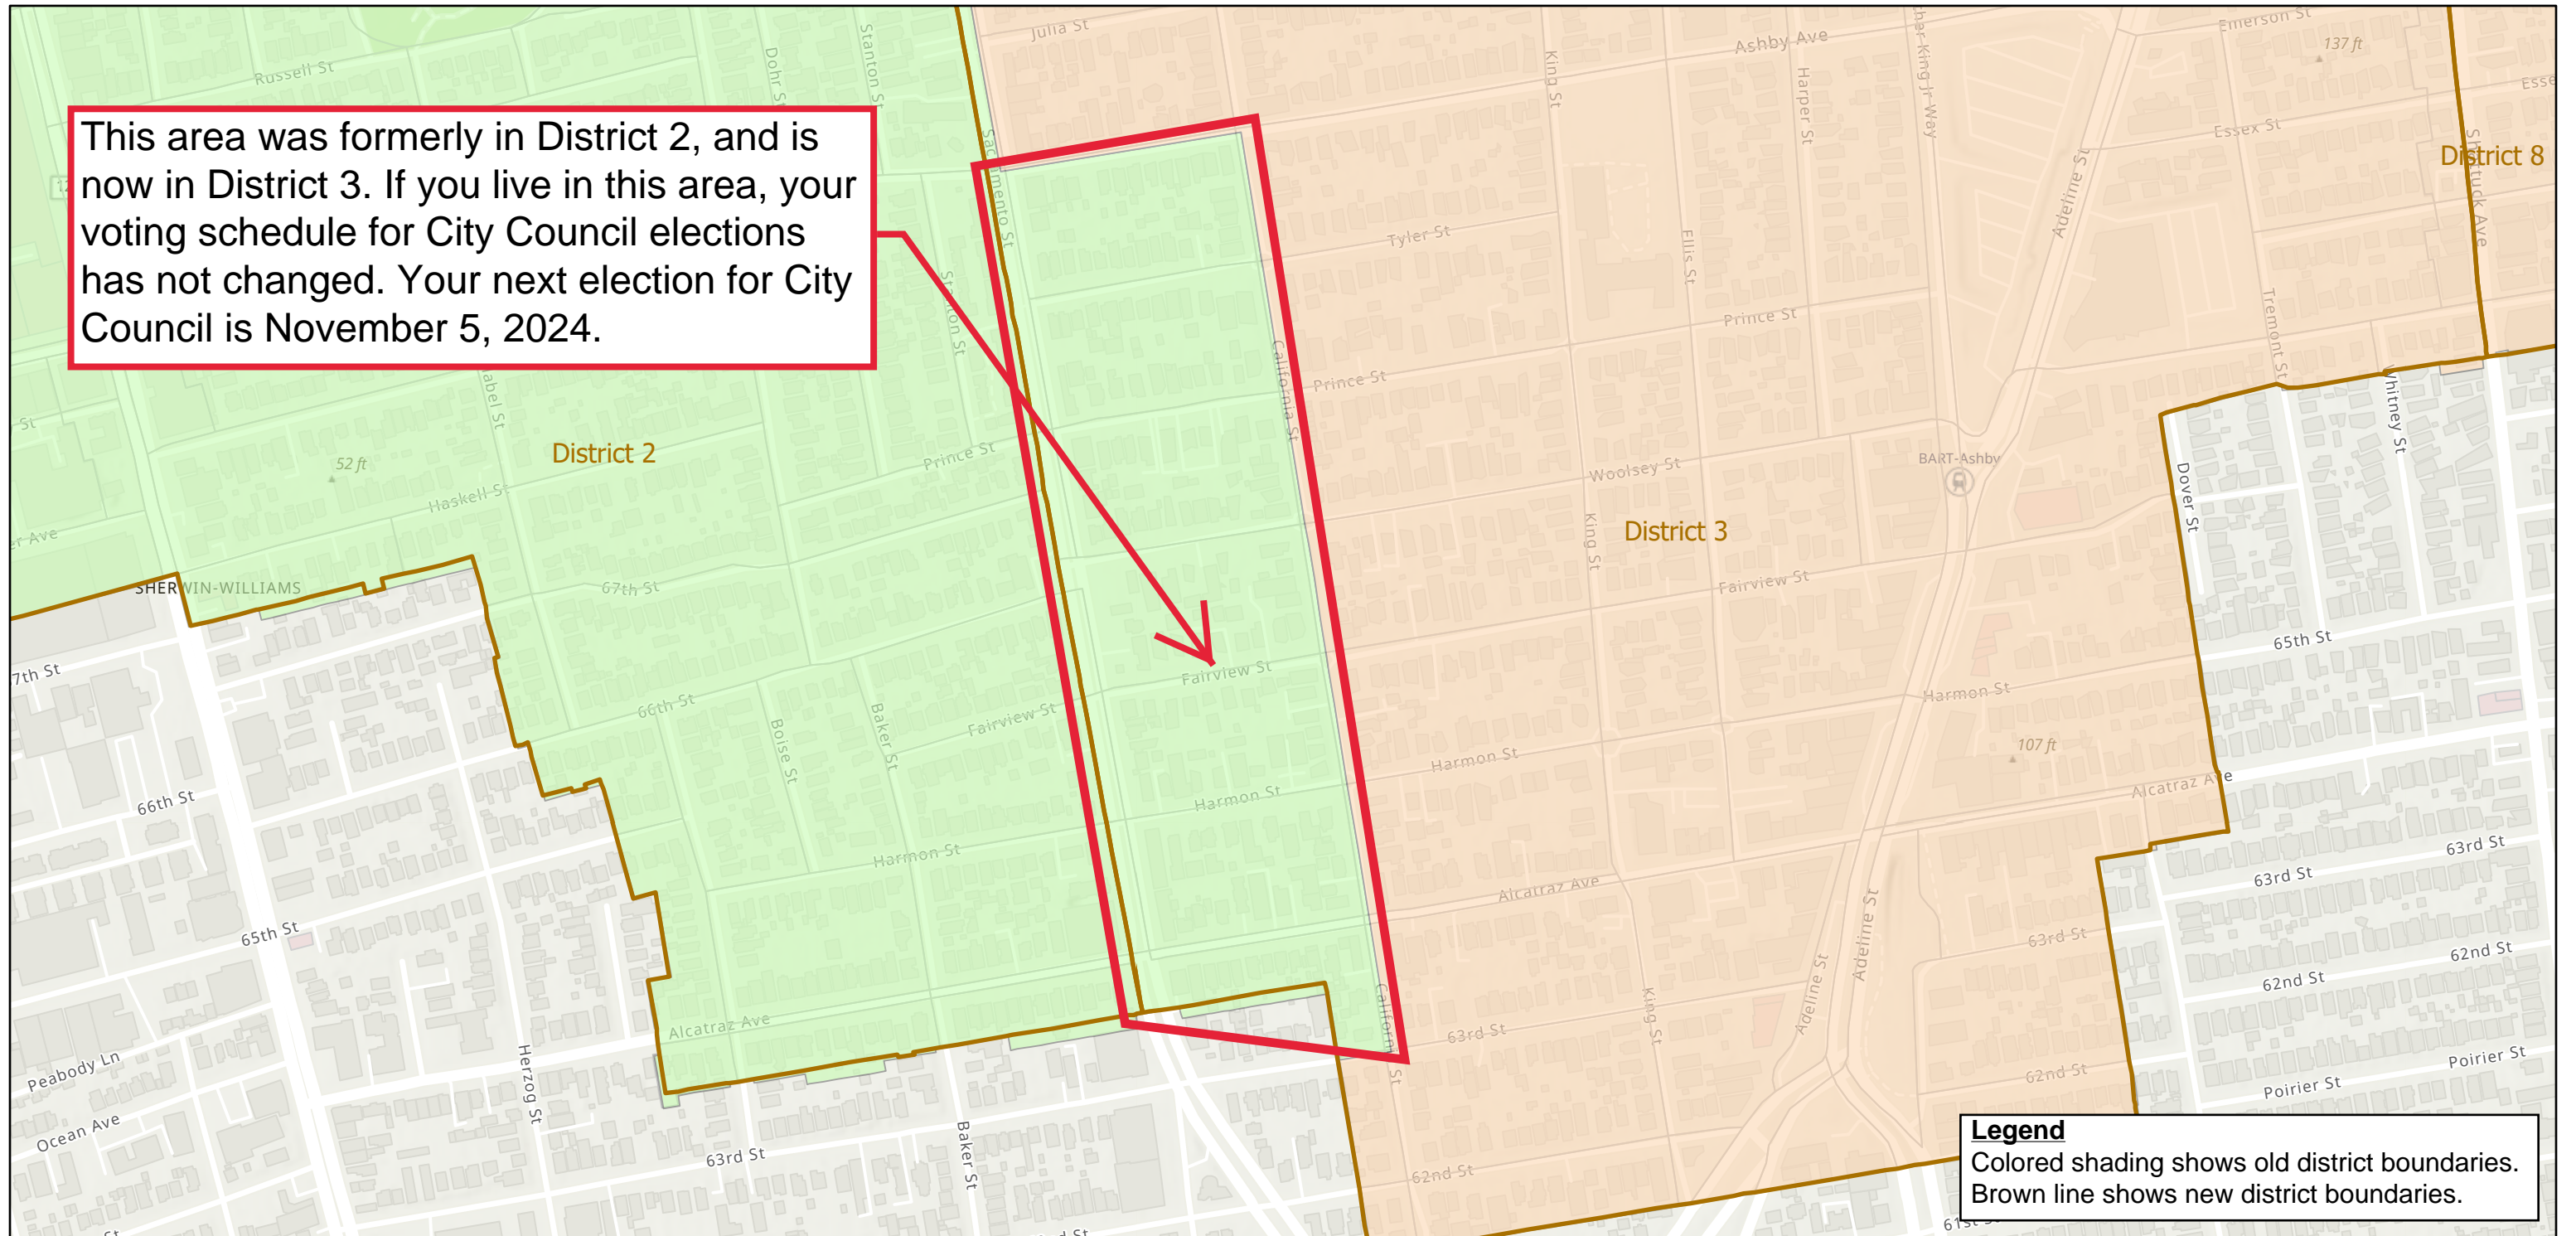

City of Berkeley Redistricting - Changes to City Council District Boundaries

To look up your exact address, visit: berkeleyca.gov/your-government/city-council/council-district-lookup.
For more information, contact the City Clerk Department:
(510) 981-6900 or elections@cityofberkeley.