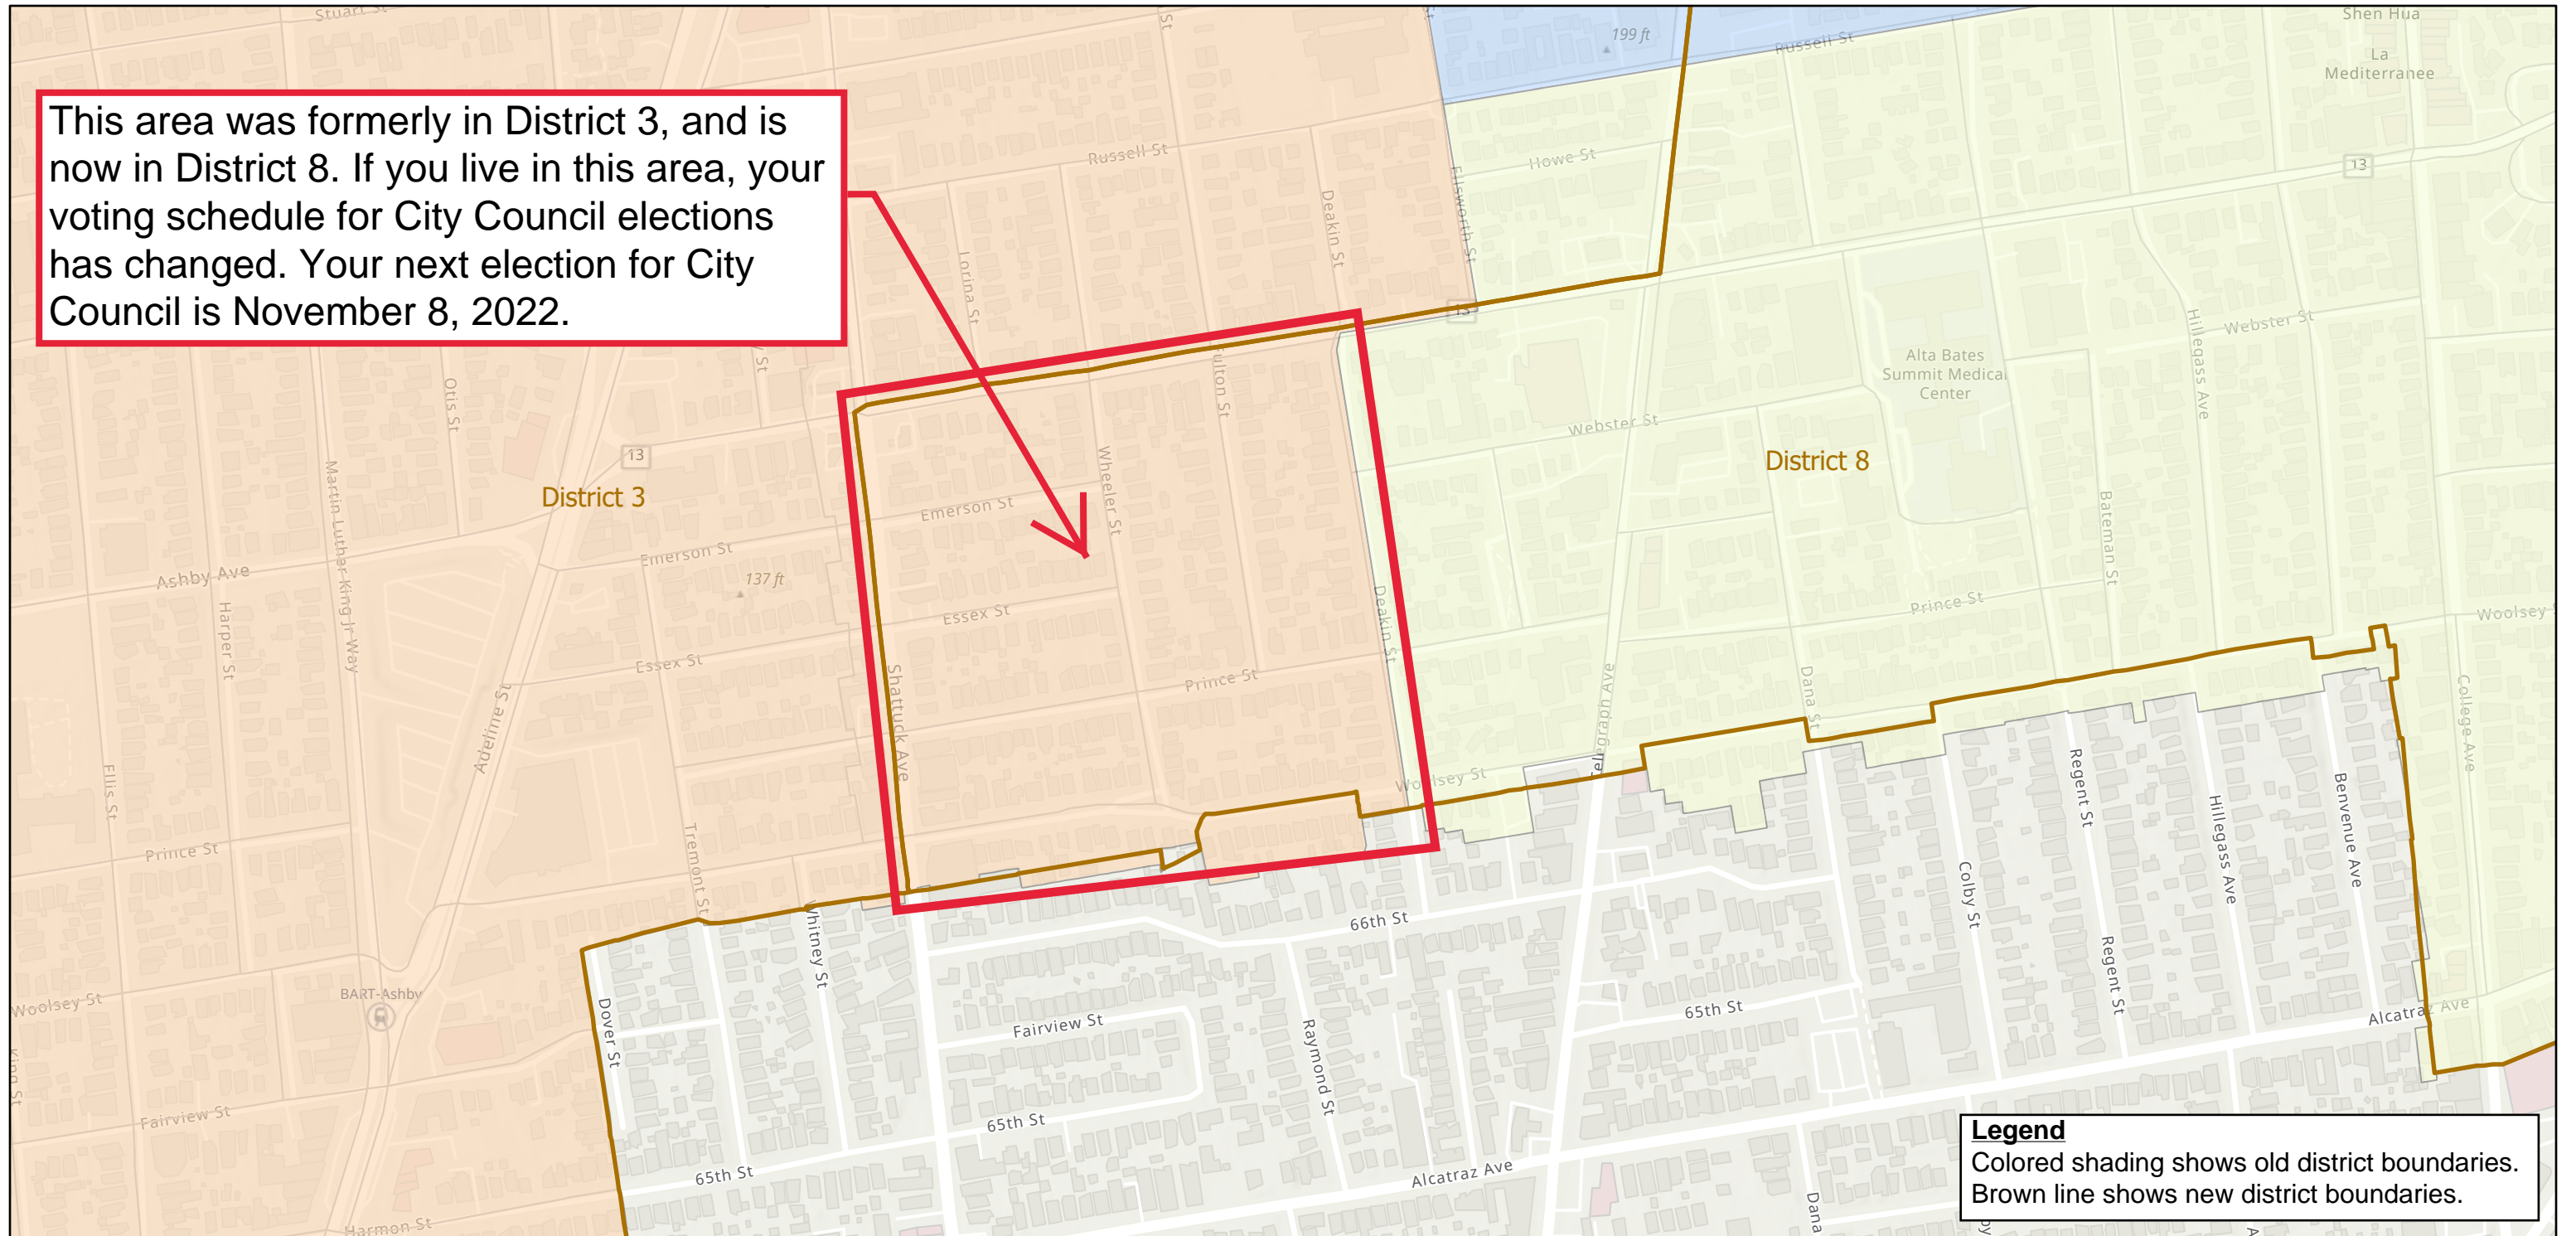

City of Berkeley Redistricting - Changes to City Council District Boundaries

To look up your exact address, visit: berkeleyca.gov/your-government/city-council/council-district-lookup.
For more information, contact the City Clerk Department:
(510) 981-6900 or elections@cityofberkeley.info.